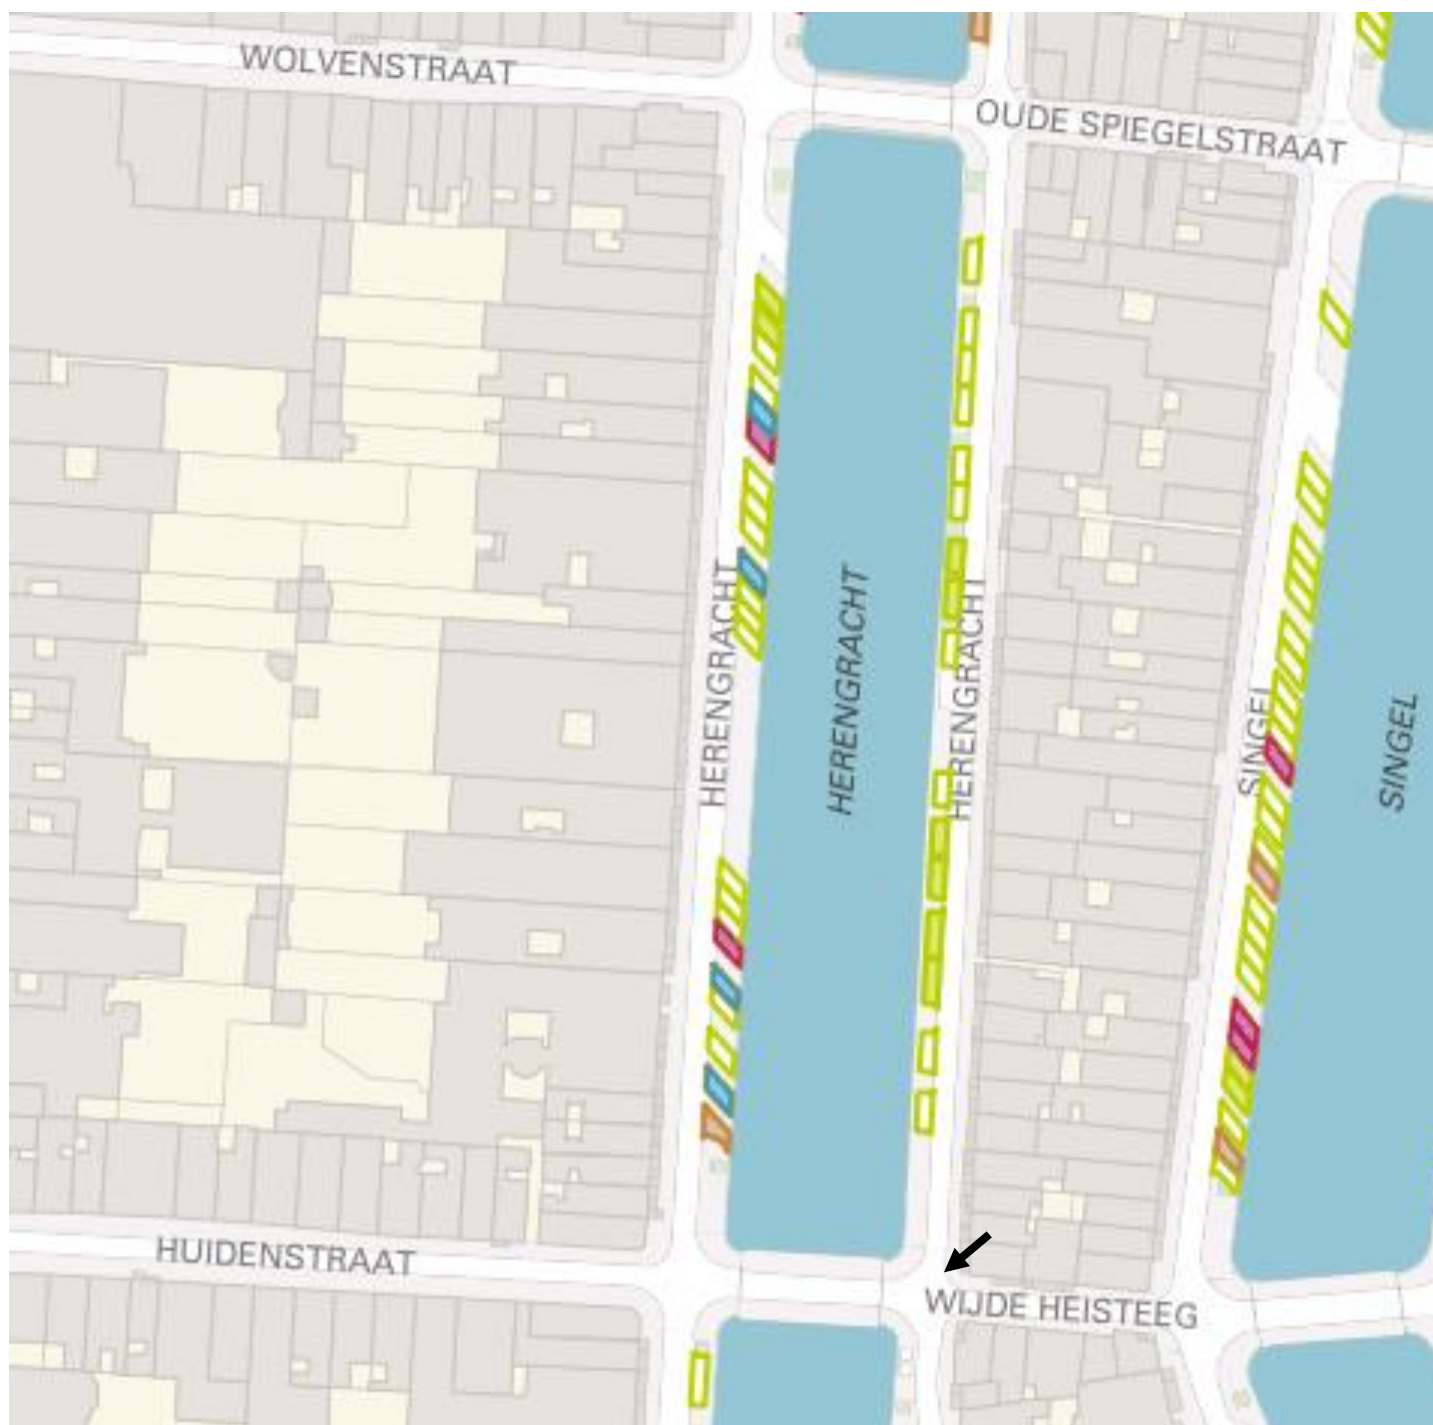

**Legenda**

A red circular sign with a white border and the text "7,5t" in the center, indicating a weight limit. To its right is a black arrow pointing downwards.

**Legenda**

A legend box containing a circular sign with a red border and the text "7,5t" inside, indicating a weight limit. To the right of the sign is a downward-pointing arrow.