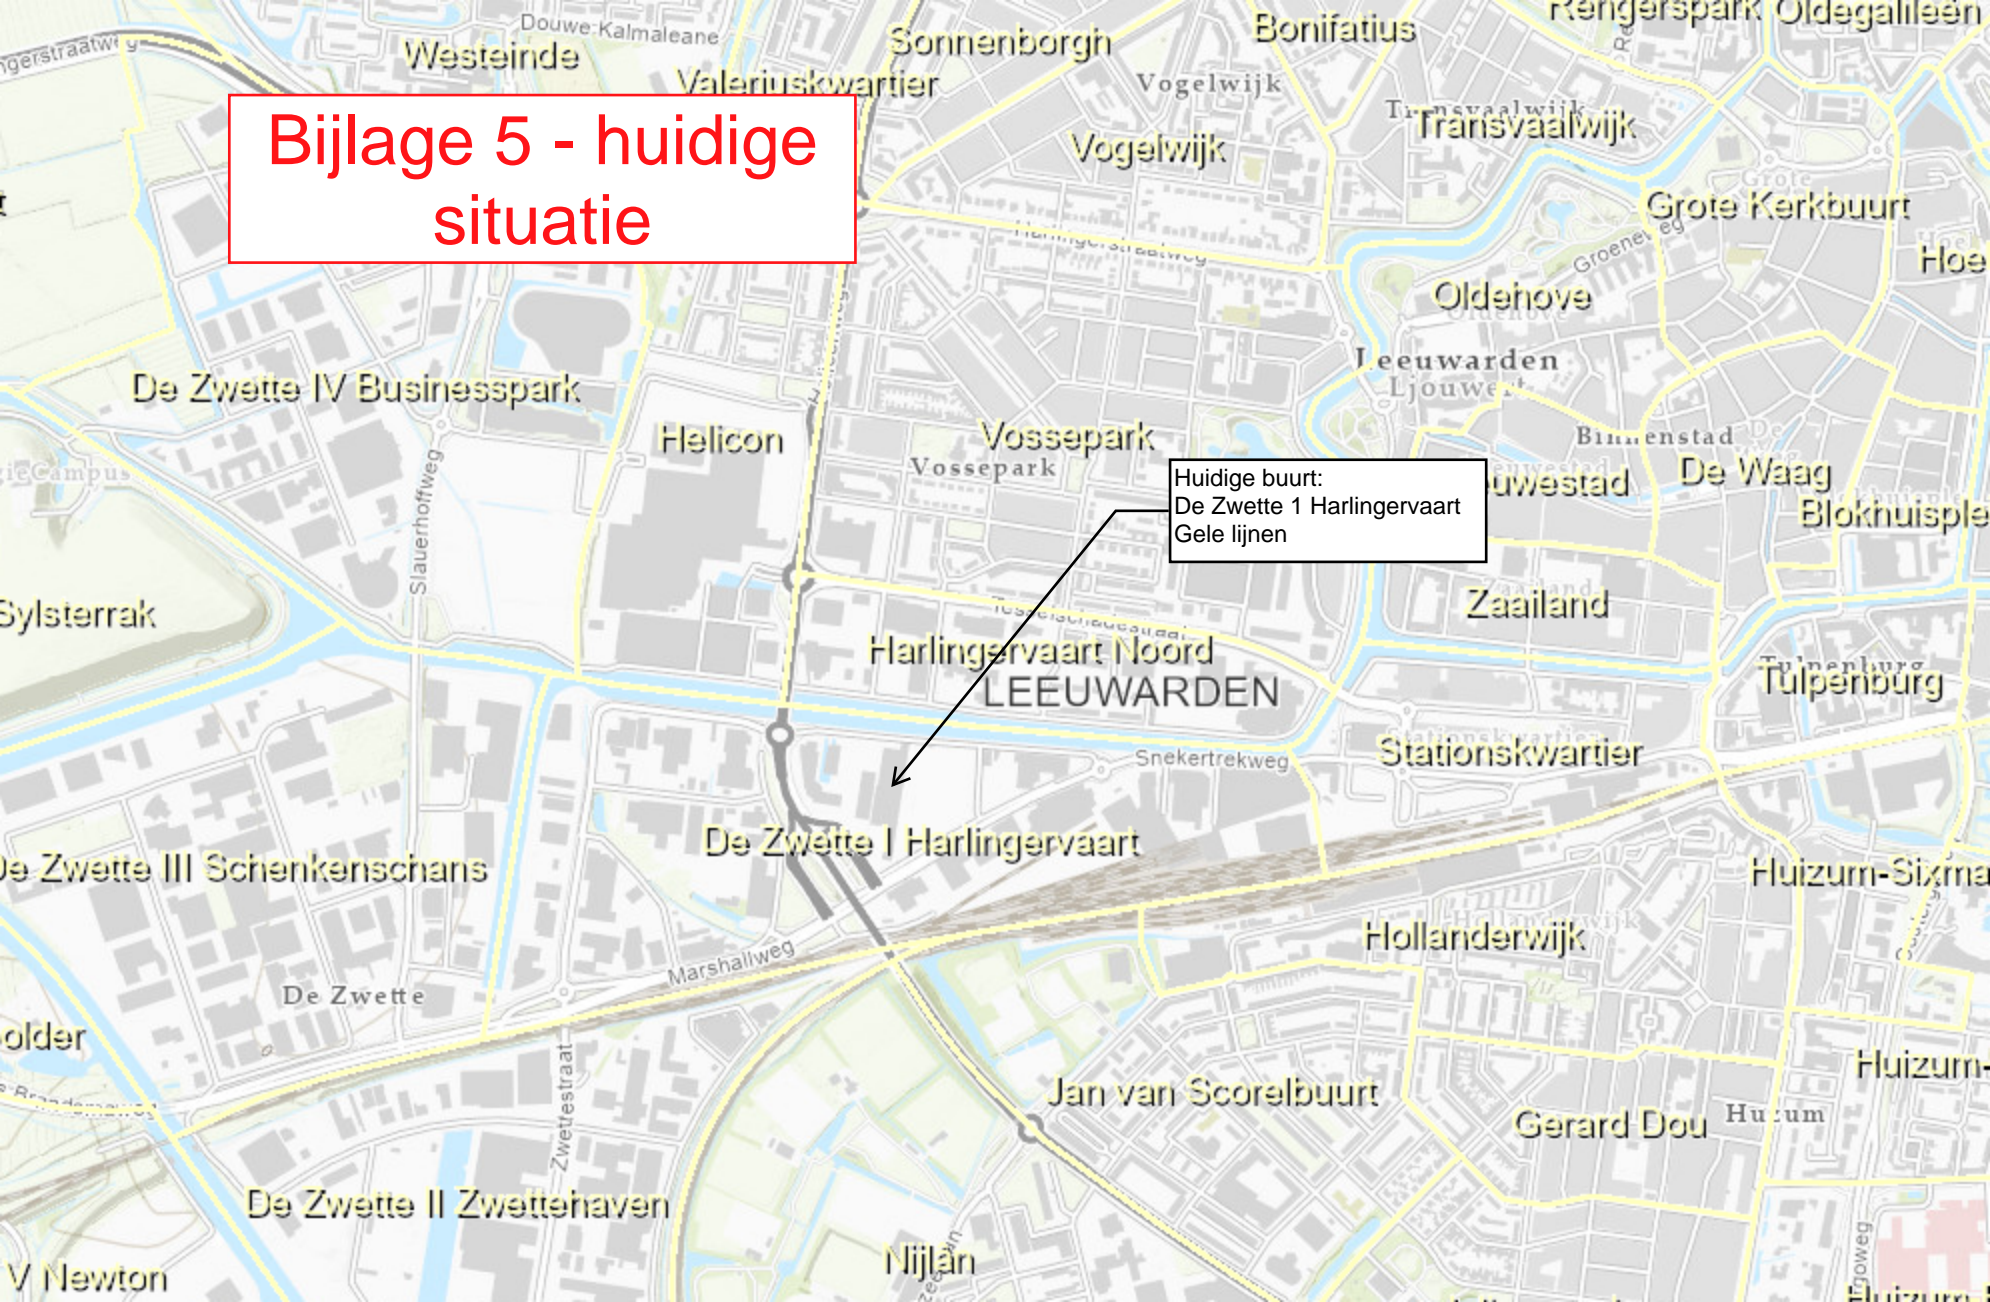

Bijlage 5 - huidige situatie

An aerial photograph of a city area, likely in the Netherlands, showing a large red-shaded region outlined with a white dotted border. The red-shaded area is labeled 'Spoordok'. The surrounding area includes various buildings, roads, and a canal. A white box with red text is located in the bottom right corner of the image.

Spoordok

Bijlage 5 - nieuwe
situatie

De Zwette I
Harlingervaart

Spoordok

Stationskwartier

Bijlage 5 - nieuwe
situatie

**Bijlage 5 - nieuwe
situatie**