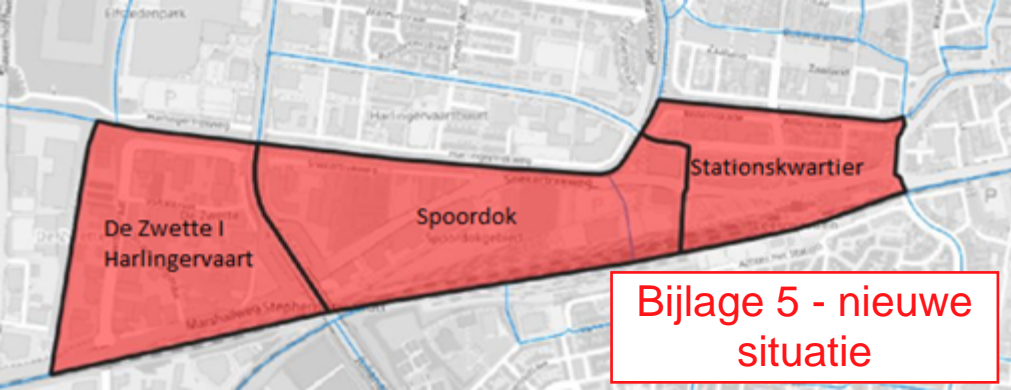

Bijlage 5 - huidige situatie

An aerial photograph of a city area, likely in the Netherlands, showing a large red-shaded region outlined with a white dotted border. The red-shaded area is labeled 'Spoordok'. The surrounding area includes various buildings, roads, and a canal. A white box with red text is located in the bottom right corner of the image.

Spoordok

Bijlage 5 - nieuwe
situatie

De Zwette I
Harlingervaart

Spoordok

Stationskwartier

Bijlage 5 - nieuwe
situatie

**Bijlage 5 - nieuwe
situatie**