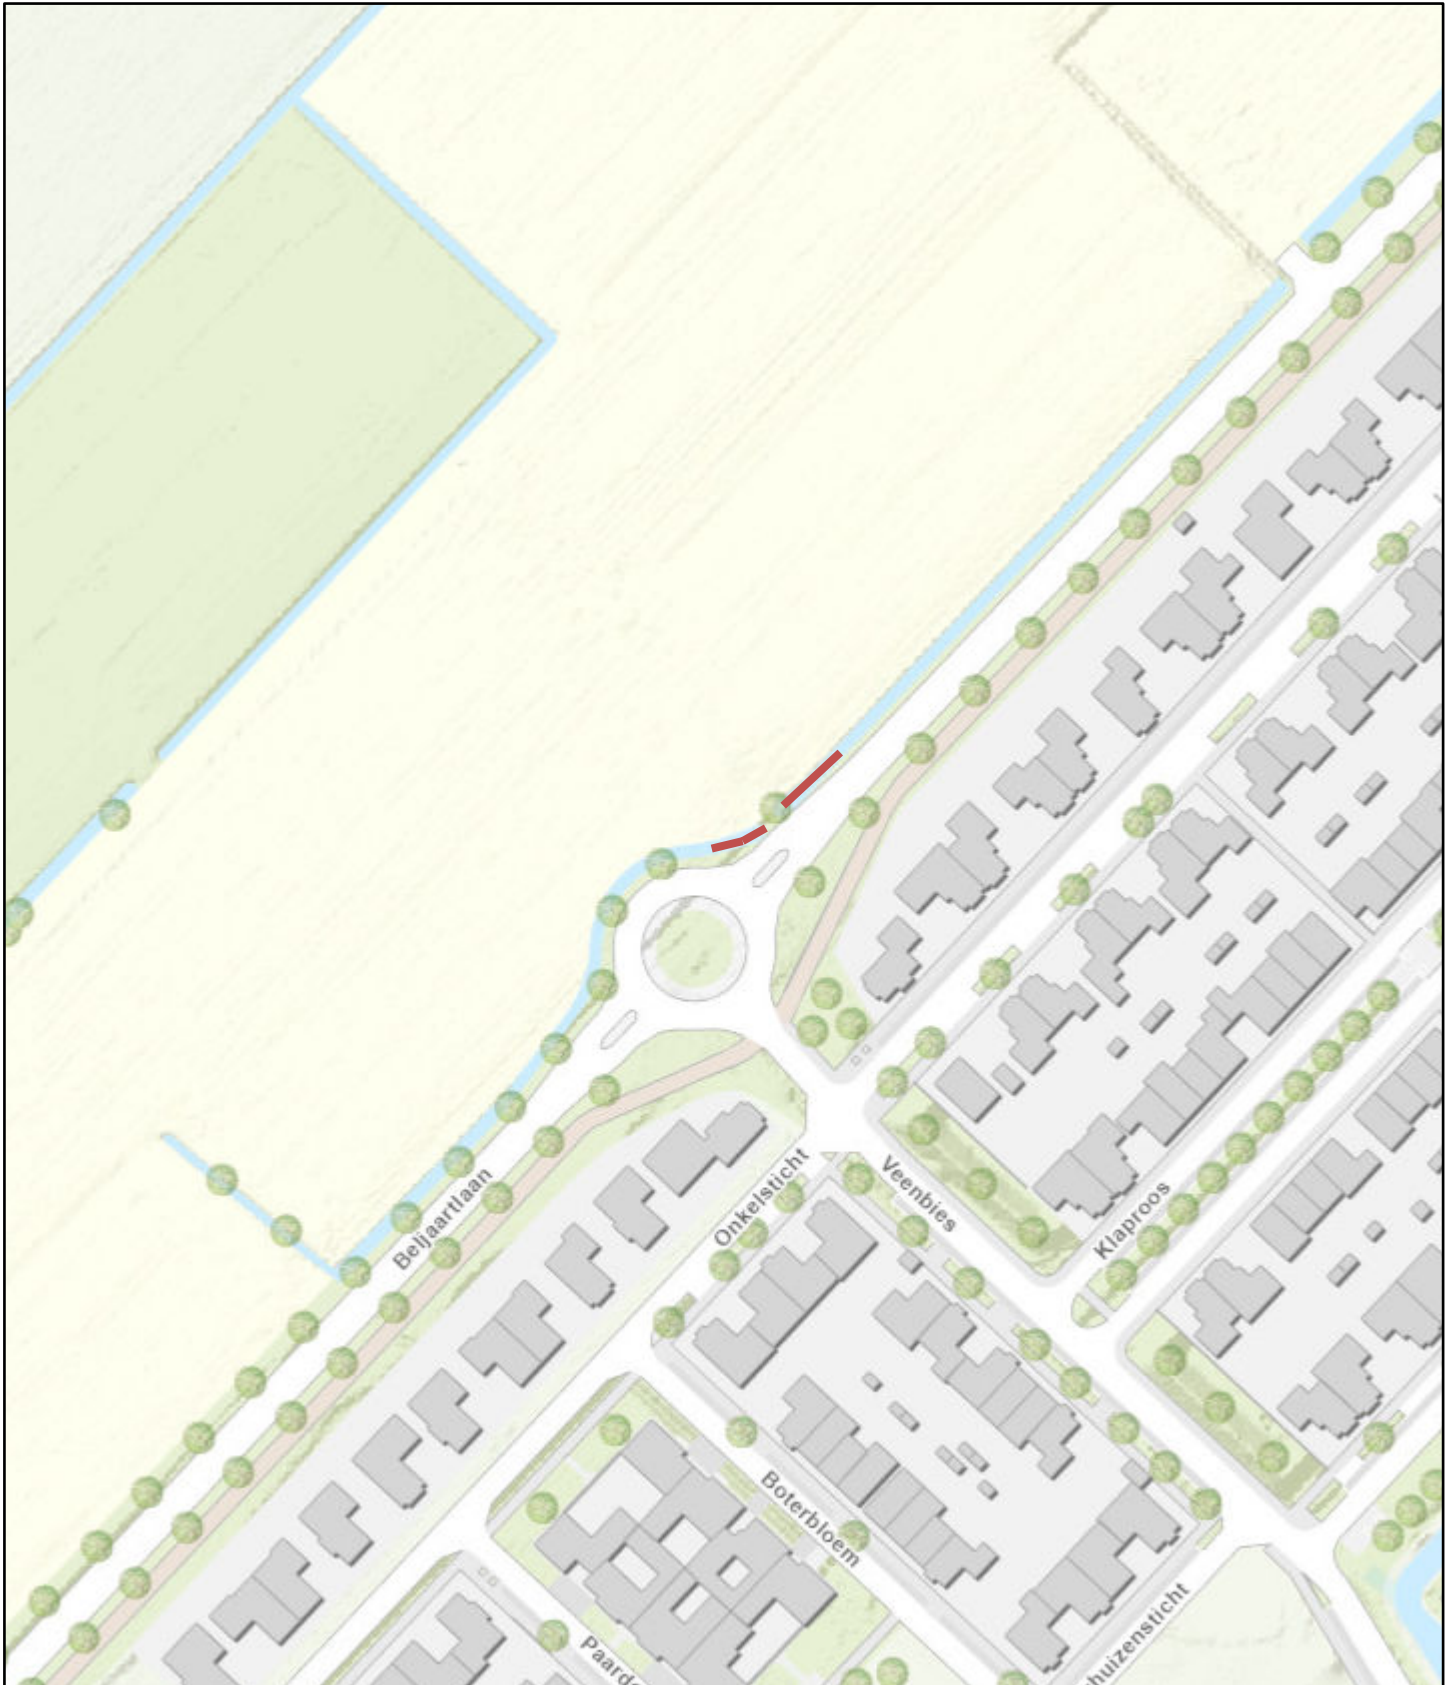

Dongen map

13-7-2021 14:29:10

 Override 1

 Gemeente Dongen grens

Esri Nederland, Community Map Contributors

443301-B

Esri Nederland, Community Map Contributors |