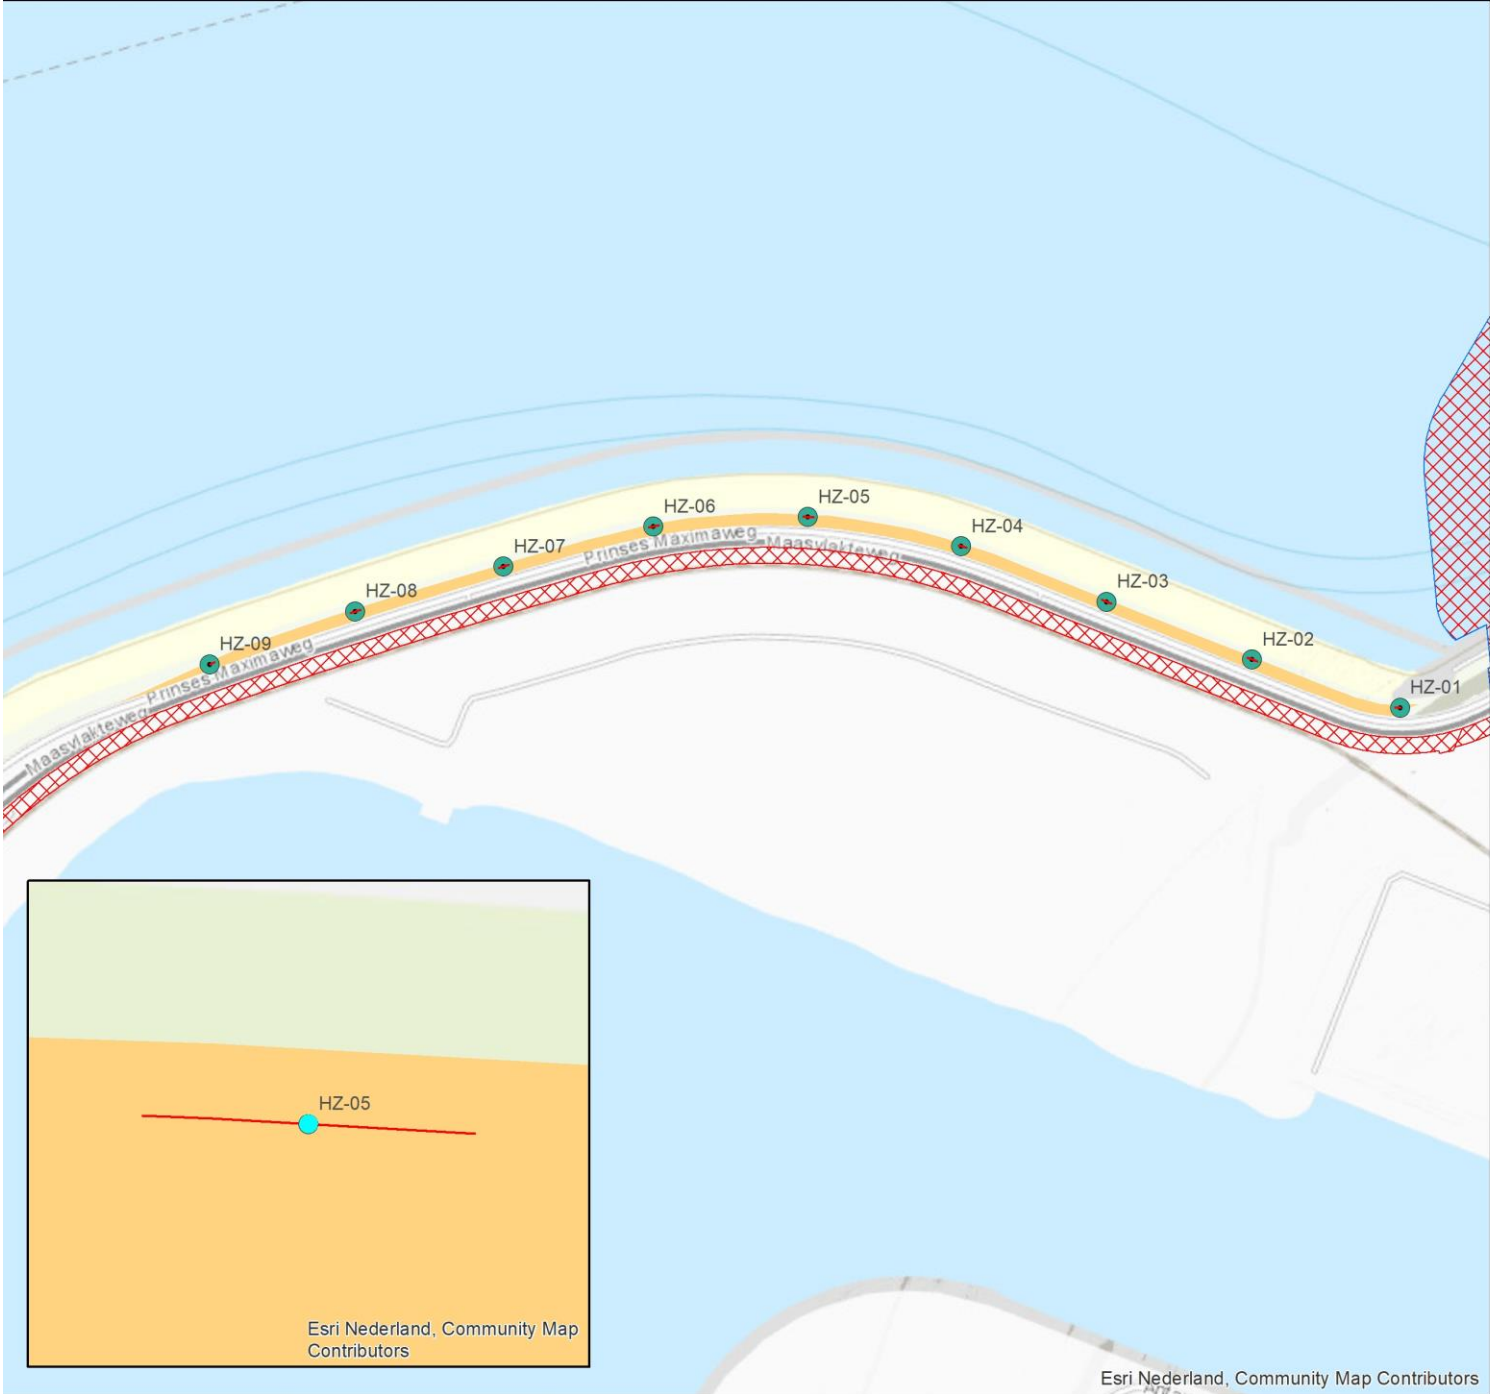

Maasvlakte 2 Turbine schuifruimte

Date: 19/06/2020

Legenda

— Turbine schuifruimte

Turbine locatie

- HZ A
- HZ B
- ZZ

Bestemmingsplan

- Windturbinepark
- Leidingstrook
- Leidingstrook offshore

0 250 500 Meters

Esri Nederland, Community Map Contributors

Maasvlakte 2 Turbine schuifruimte

Date: 19/06/2020

Legenda

— Turbine schuifruimte

Turbine locatie

● HZ A

● HZ B

● ZZ

Bestemmingsplan

Windturbinepark

Leidingstrook

Leidingstrook offshore

0 250 500 Meters

Esri Nederland, Community Map
Contributors

● ZZ

Bestemmingsplan

Windturbinepark

Leidingstrook

Leidingstrook offshore

0 160 Meters

Maasvlakte 2 Turbine schuifruimte

Date: 19/06/2020