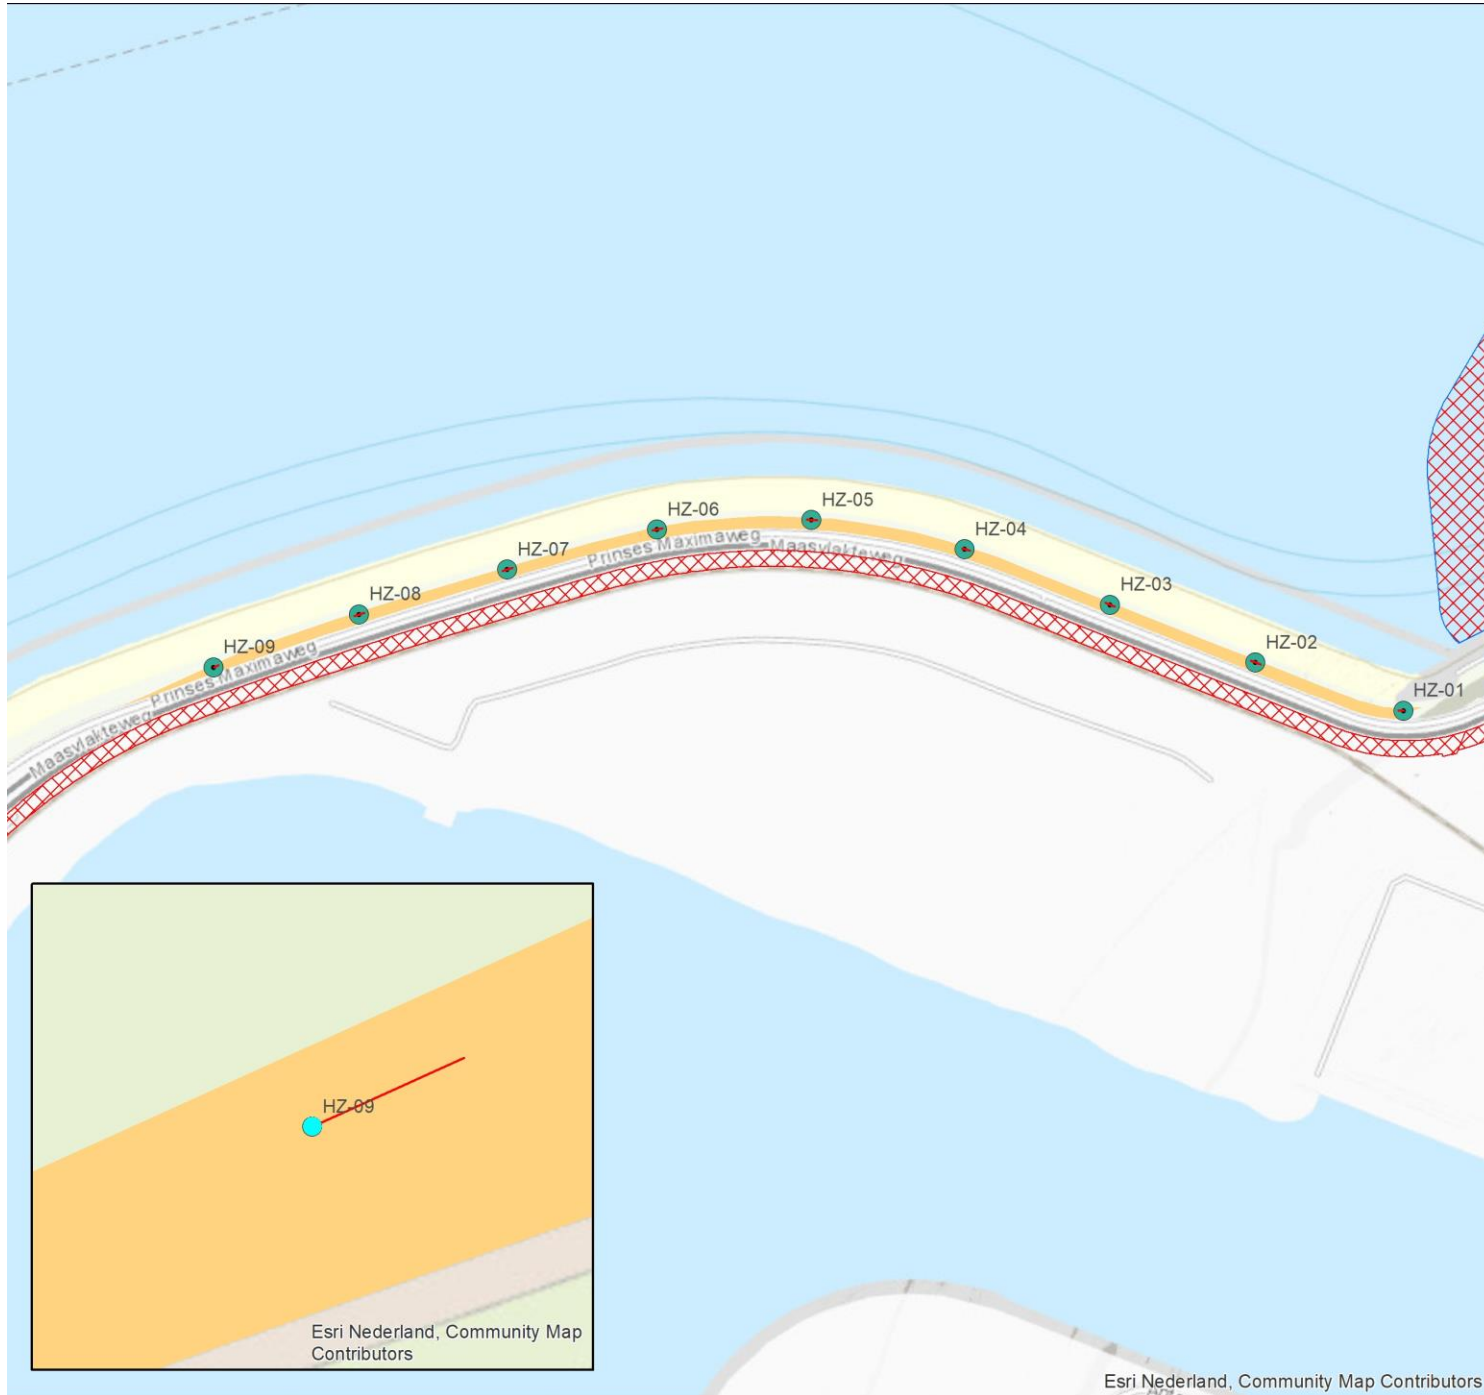

Maasvlakte 2 Turbine schuifruimte

Date: 19/06/2020

Legenda

— Turbine schuifruimte

Turbine locatie

- HZ A
- HZ B
- ZZ

Bestemmingsplan

- Windturbinepark
- Leidingstrook
- Leidingstrook offshore

0 250 500 Meters

Esri Nederland, Community Map Contributors

Maasvlakte 2 Turbine schuifruimte

Date: 19/06/2020

Legenda

— Turbine schuifruimte

Turbine locatie

● HZ A

● HZ B

● ZZ

Bestemmingsplan

Windturbinepark

Leidingstrook

Leidingstrook offshore

0 250 500 Meters

Esri Nederland, Community Map
Contributors

● ZZ

Bestemmingsplan

Windturbinepark

Leidingstrook

Leidingstrook offshore

0 160 Meters

Maasvlakte 2 Turbine schuifruimte

Date: 19/06/2020