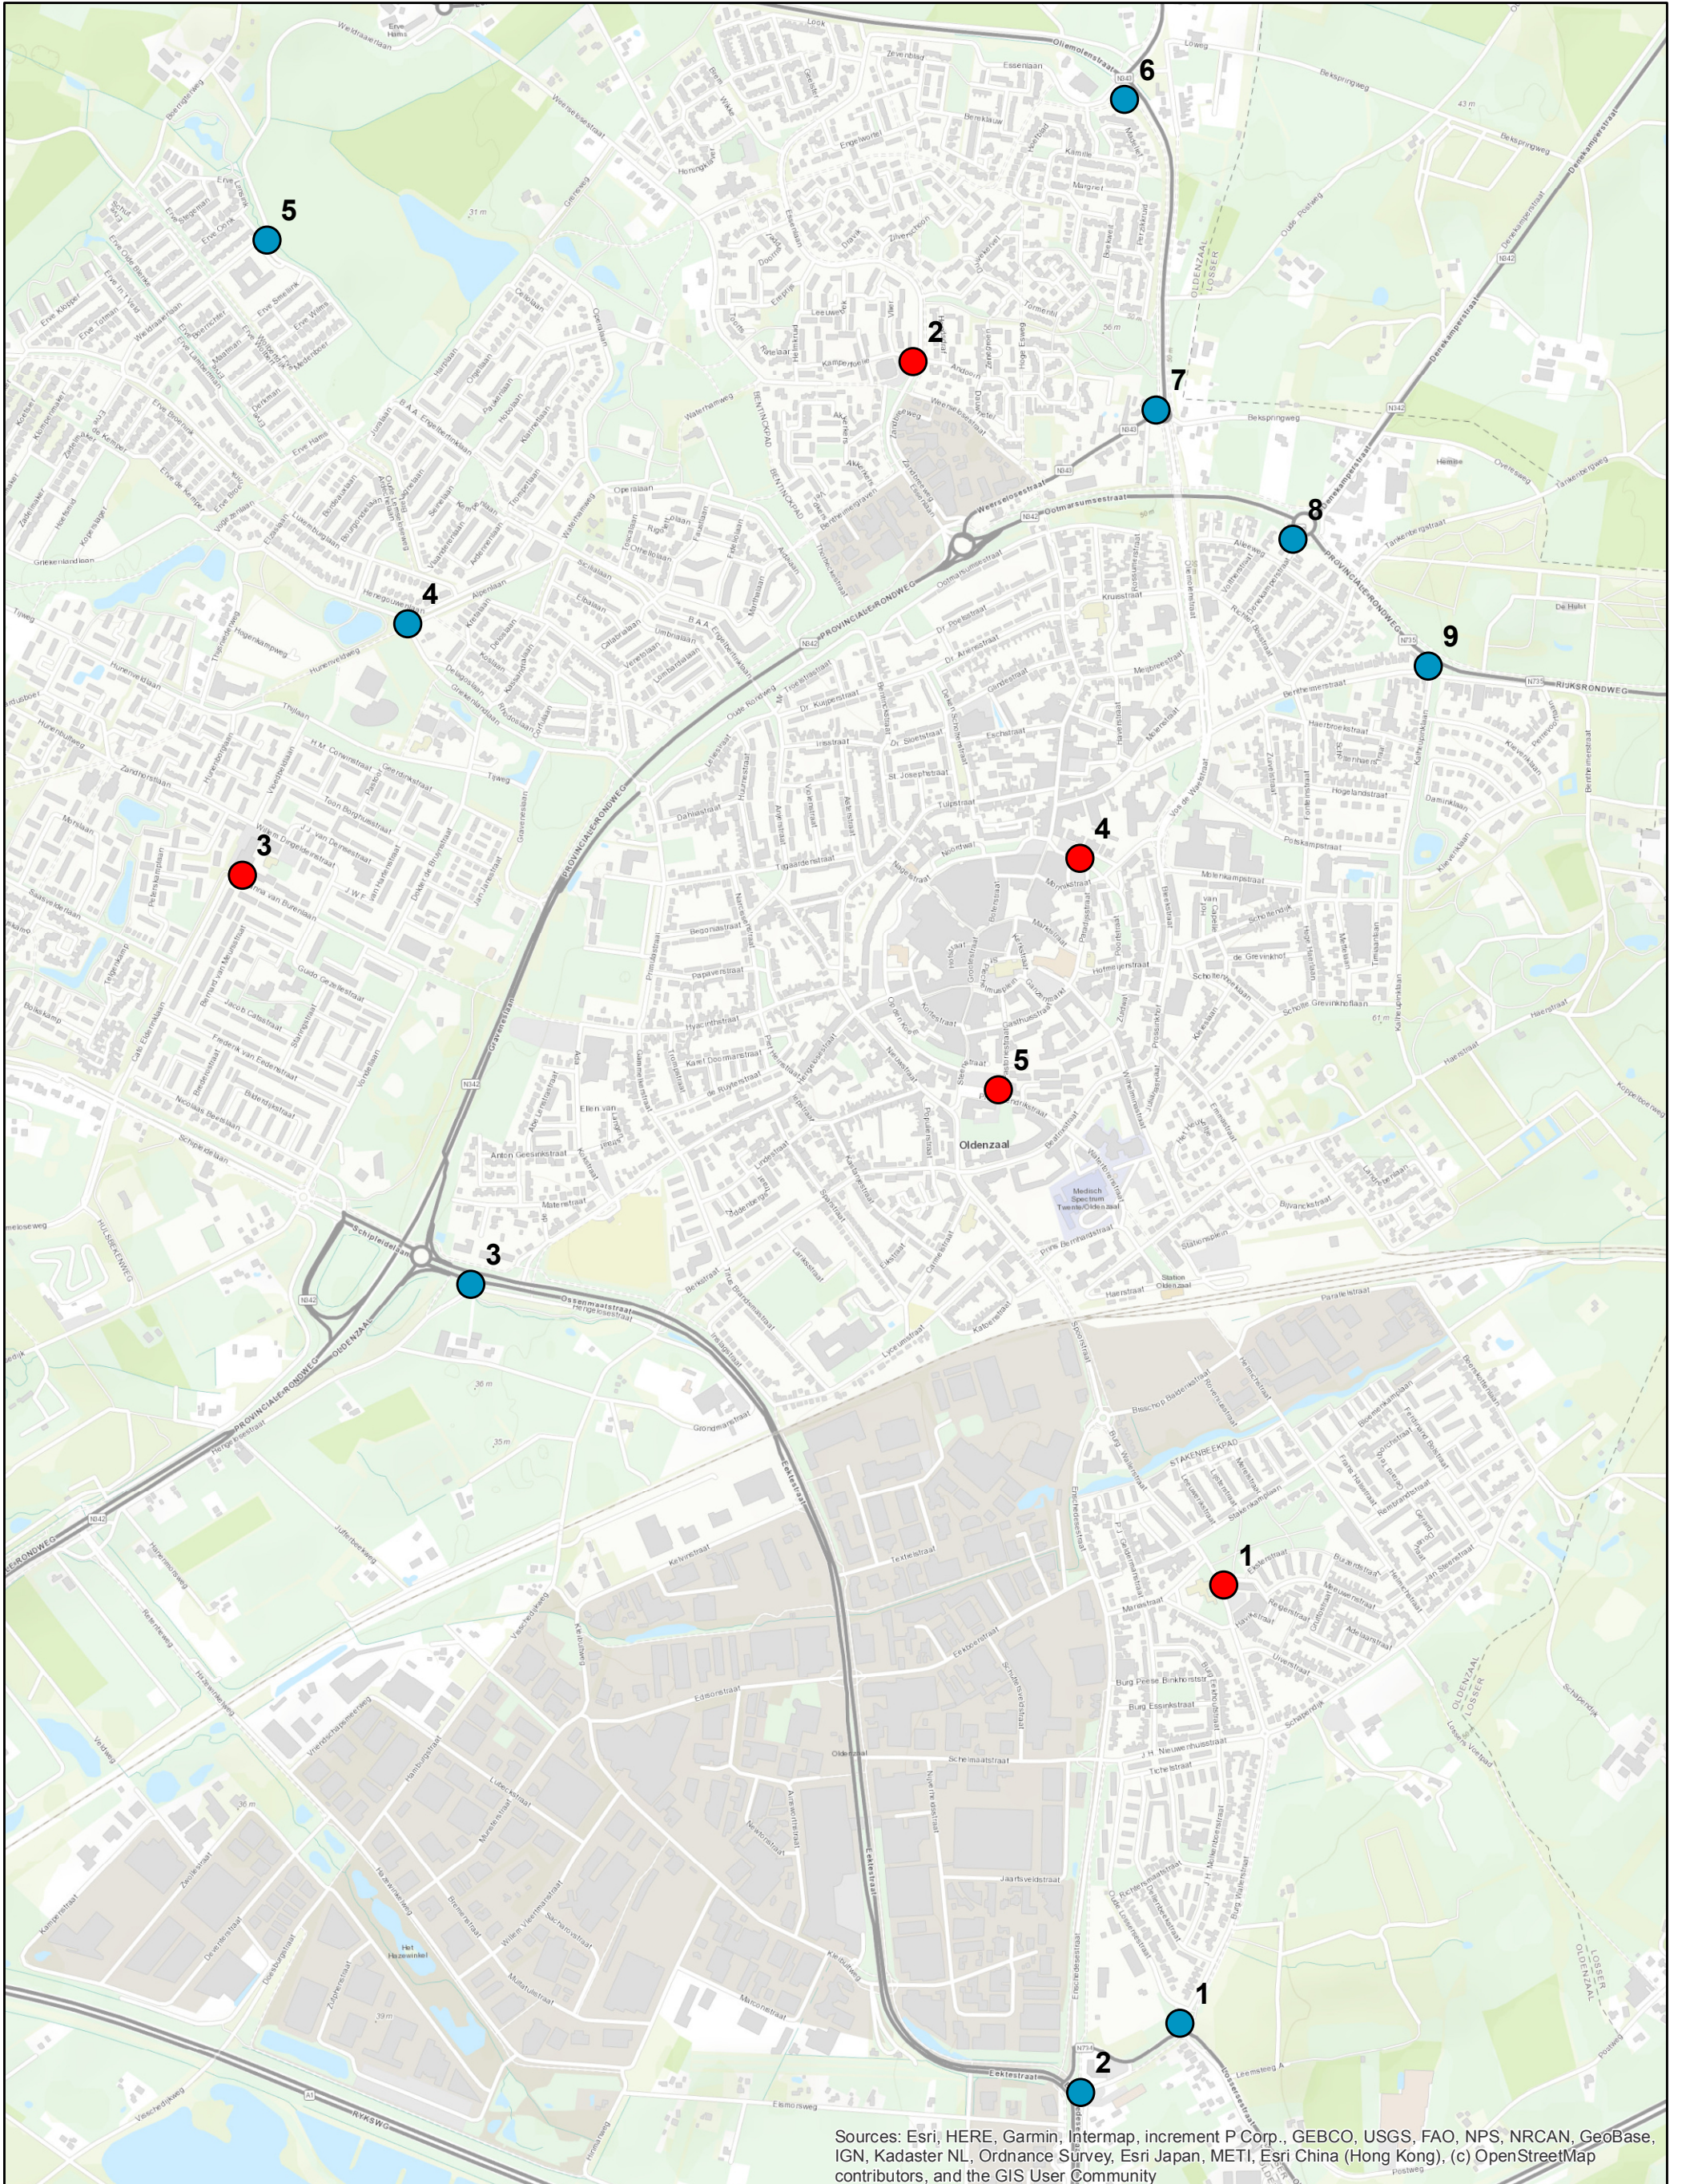

# Reclame-uitingen

Sources: Esri, HERE, Garmin, Intermap, increment P Corp., GEBCO, USGS, FAO, NPS, NRCAN, GeoBase, IGN, Kadaster NL, Ordnance Survey, Esri Japan, METI, Esri China (Hong Kong), (c) OpenStreetMap contributors, and the GIS User Community

	plakzuil		spandoek
---	----------	---	----------