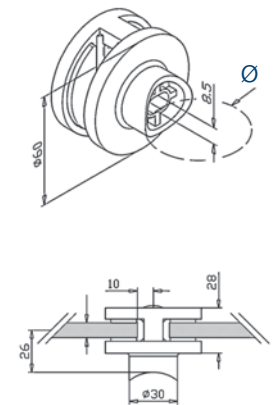

Glasklem model 09 - buis

316 Outdoor satin

		Ø
09.A4.042.01	4	42,4
09.A4.048.01	4	48,3