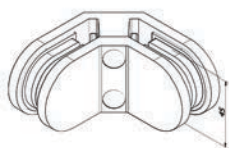

Glasklem model 10 - 090

S