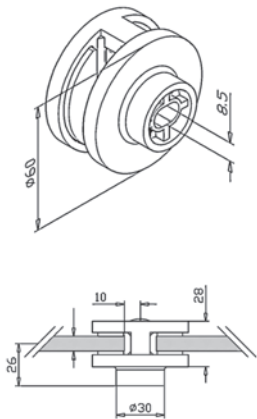

Glasklem model 08 - vlak

316 Outdoor satin

08.A4.000.01 4

Glasklem model 08 - buis

316 Outdoor satin

		Ø
08.A4.042.01	4	42,4
08.A4.048.01	4	48,3

Glasklem model 09 - vlak

316 Outdoor satin