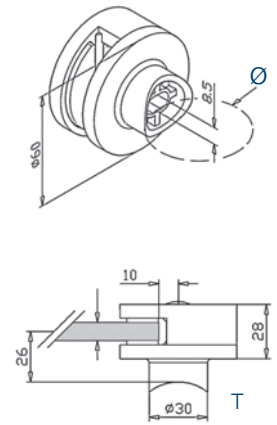

Glasklem model 08 - vlak

316 Outdoor satin

08.A4.000.01 4

Glasklem model 08 - buis

316 Outdoor satin

		Ø
08.A4.042.01	4	42,4
08.A4.048.01	4	48,3

Glasklem model 09 - vlak

316 Outdoor satin