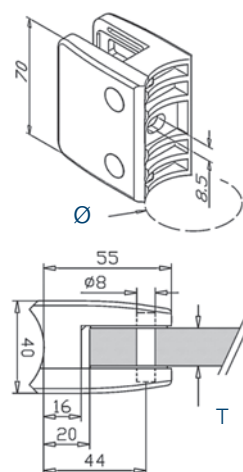

304 Indoor satin

04.A2.000.01 4

304 Indoor satin

04.A2.048.01 4 48,3

316 Outdoor satin

04.A4.000.01 4

316 Outdoor satin

04.A4.048.01 4 48,3

Zamak RVS Look

04.ZN.000.01 4

Zamak RVS Look

04.ZN.048.01 4 48,3