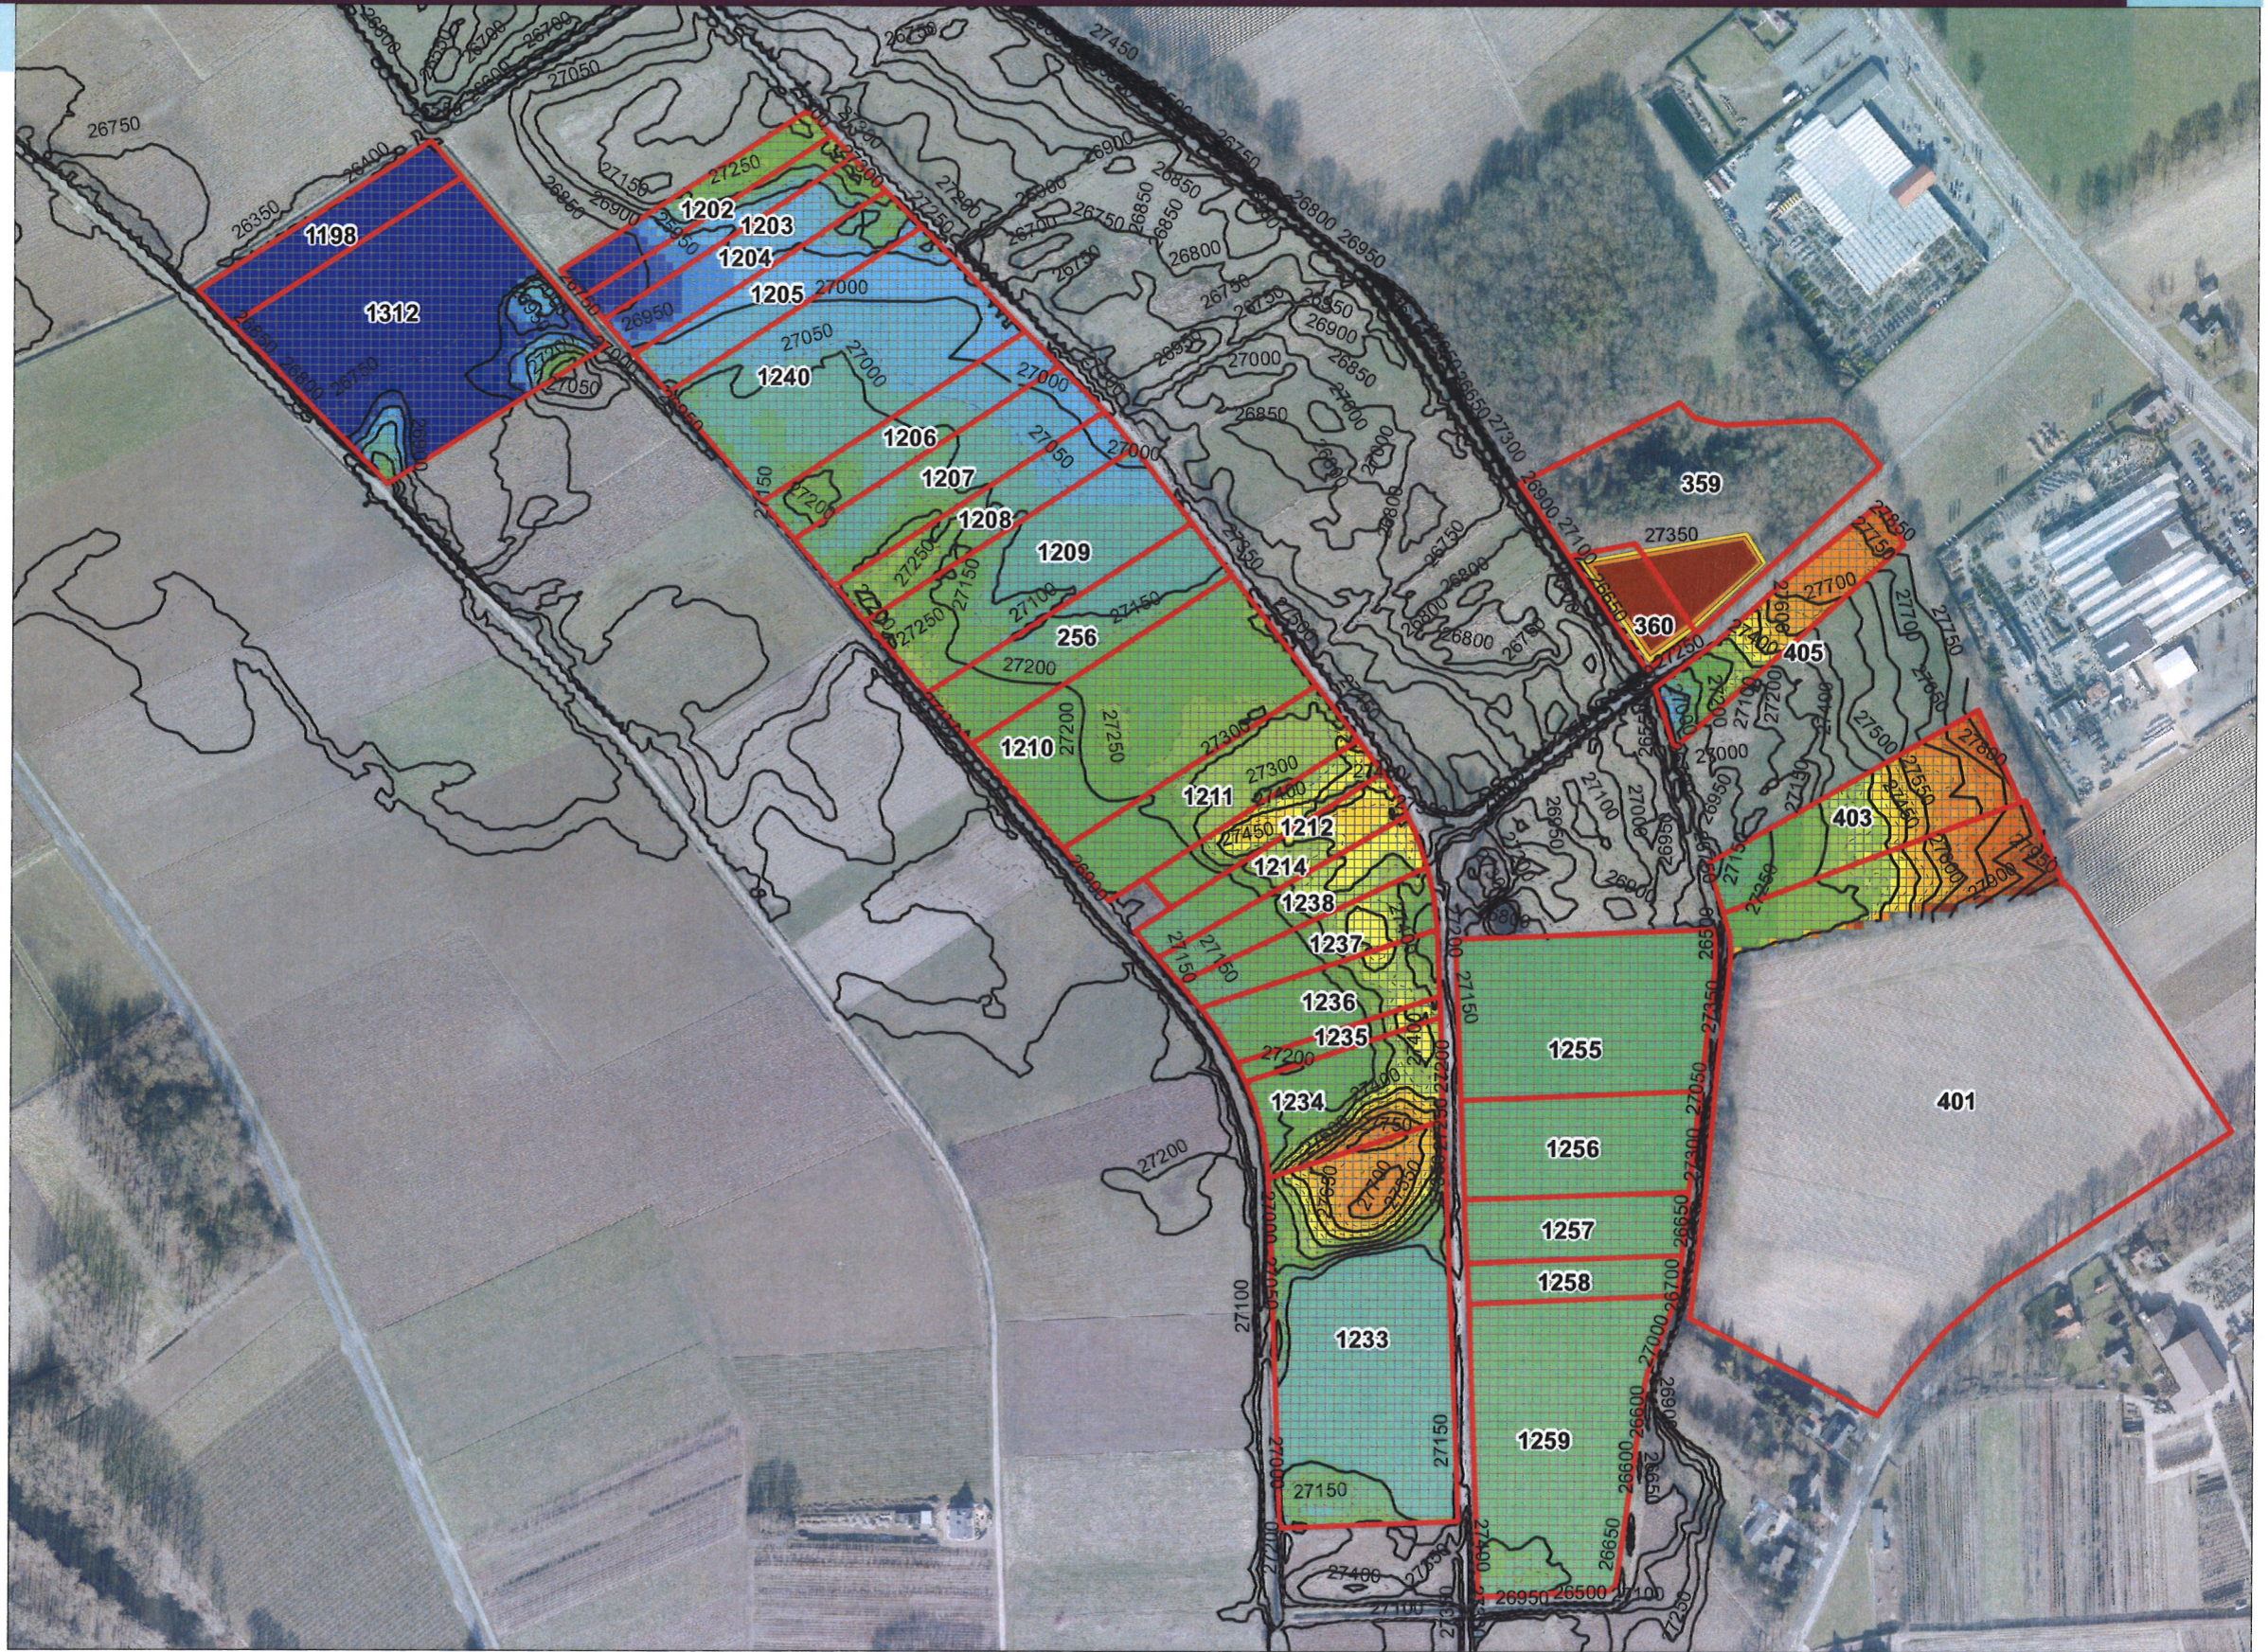

Legenda

- Perceelsgrens

- Contour**
- 10 cm contour
- - - 5 cm contour

- Hoogte na ophoging**
- 0,000001 - 26,348000
- 26,348001 - 26,437000
- 26,437001 - 26,499001
- 26,499002 - 26,559000
- 26,559001 - 26,618999
- 26,619000 - 26,679001
- 26,679002 - 26,735001
- 26,735002 - 26,788000
- 26,788001 - 26,837999
- 26,838000 - 26,885000
- 26,885001 - 26,930000
- 26,930001 - 26,974001
- 26,974002 - 27,018000
- 27,018001 - 27,065001
- 27,065002 - 27,114000
- 27,114001 - 27,162001
- 27,162002 - 27,208000
- 27,208001 - 27,257000
- 27,257001 - 27,306000
- 27,306001 - 27,353001
- 27,353002 - 27,400999
- 27,401000 - 27,455999
- 27,456000 - 27,525999
- 27,526000 - 27,606001
- 27,606002 - 27,687000
- 27,687001 - 27,794001
- 27,794002 - 27,948000
- 27,948001 - 28,193001
- 28,193002 - 28,591999
- 28,592000 - 29,351000
- 29,351001 - 30,650000

schaal: 1:4.000 20160823nd001

© Provincie Limburg
© 2016 dienst Kadaster, © Cyclomedia, © Geodan, © RWS

100 Meters