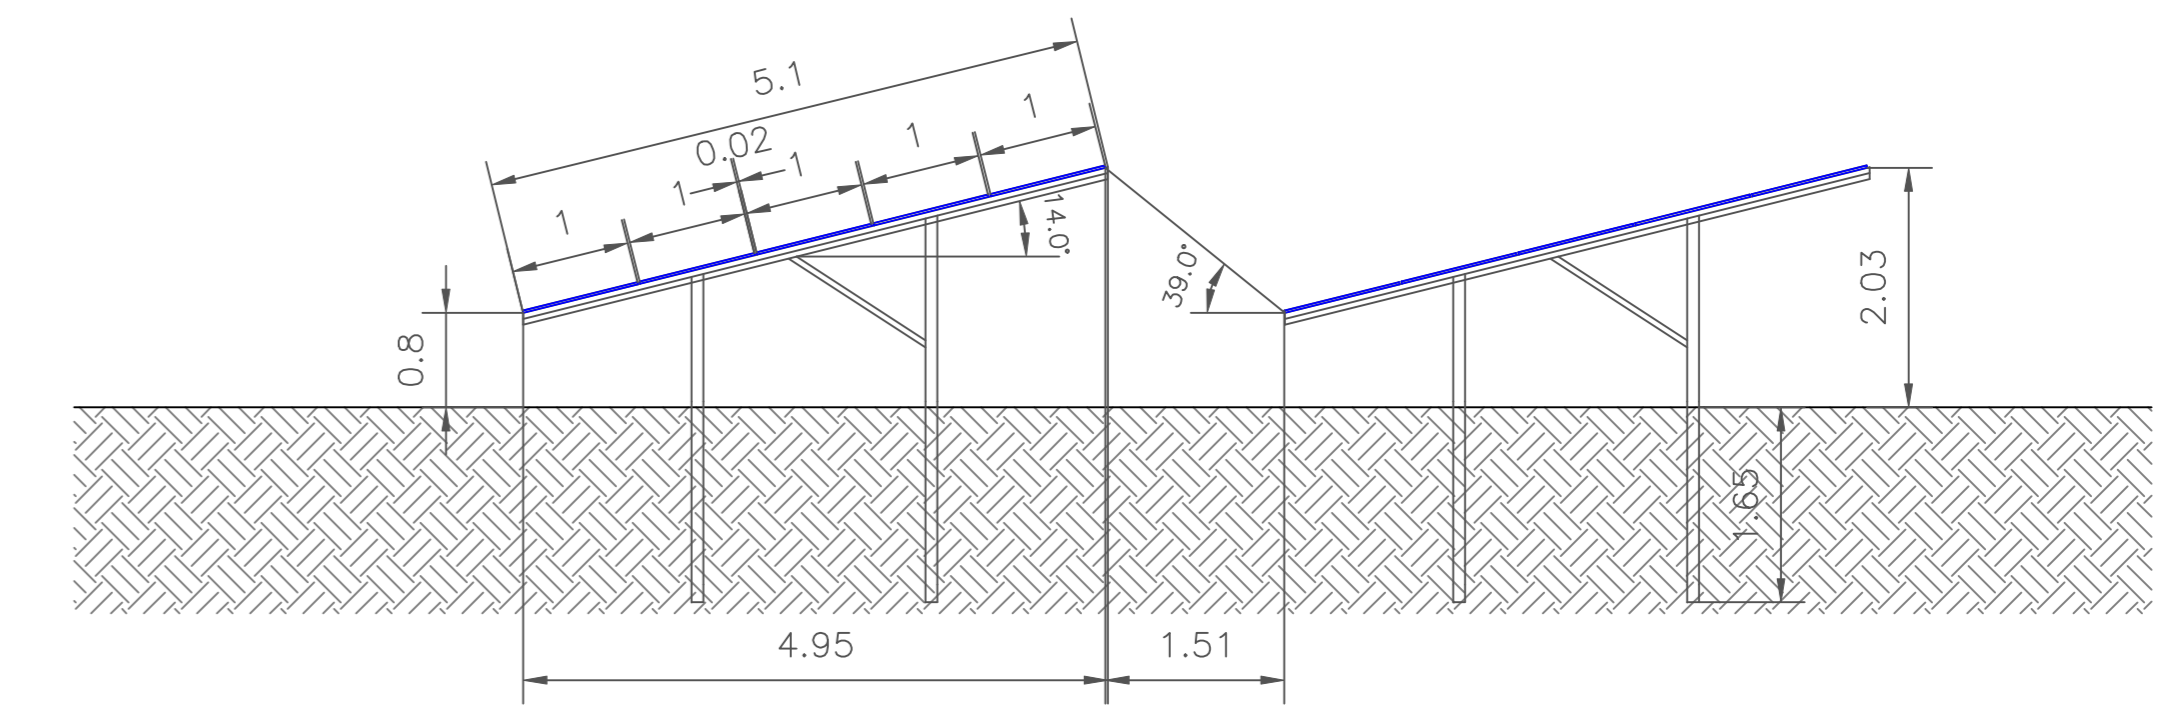

plan view

customer Kronos Solar Projects GmbH Petersplatz 10 80331 München				date 2017/10/03	name FB	drawing number KS_2016_25		
				project PV plant				
ind.	changing	date	name	Kronos Solar all rights reserved		planning state basic design		
A						drawing Substructure example		
B						version plan view		scale 1:64
C						page 1/1		format A0
D								
E								
F								

© by Kronos Solar Projects GmbH.
Copying of this document and distribution to others and the use or communication of the contents thereof are forbidden without expressed authority of Kronos Solar Projects GmbH. Offenders are liable to the payment of damages.