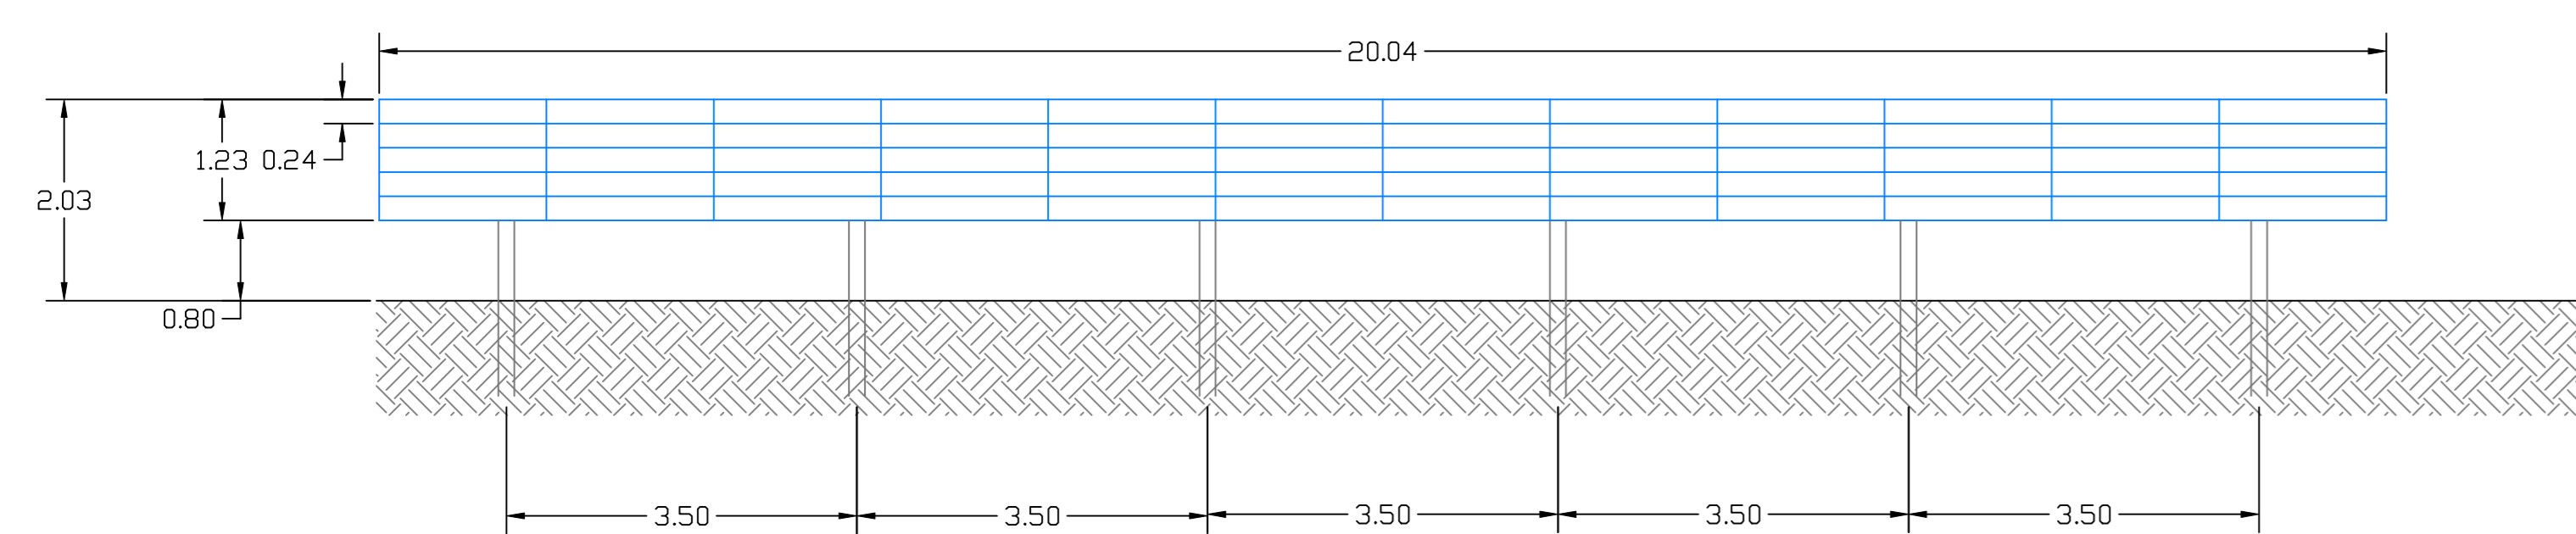

view from south

customer Kronos Solar Projects GmbH Petersplatz 10 80331 München				date 2017/10/03	name FB	drawing number KS_2016_25		
				project PV plant				
ind.	changing	date	name	Kronos Solar all rights reserved		planning state basic design		
A						drawing Substructure example		
B						version plan view		scale 1:64
C						page 1/1		format A0
D								
E								
F								

© by Kronos Solar Projects GmbH.
Copying of this document and distribution to others and the use or communication of the contents thereof are forbidden without expressed authority of Kronos Solar Projects GmbH. Offenders are liable to the payment of damages.