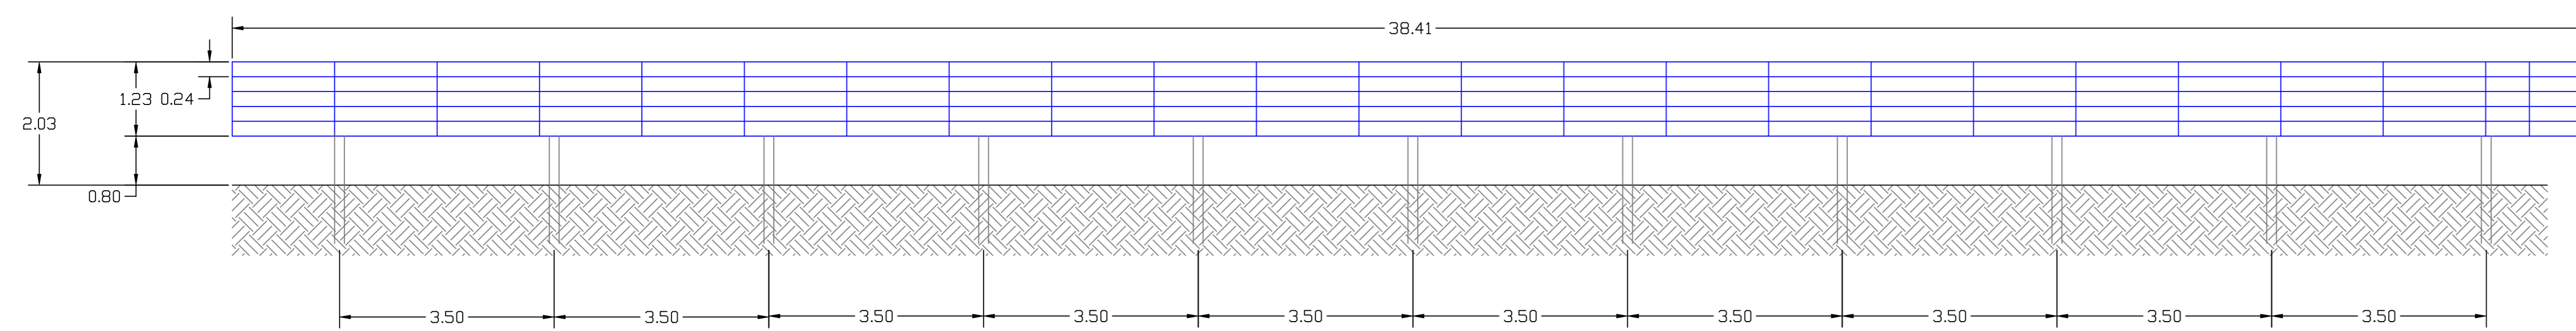

view from south