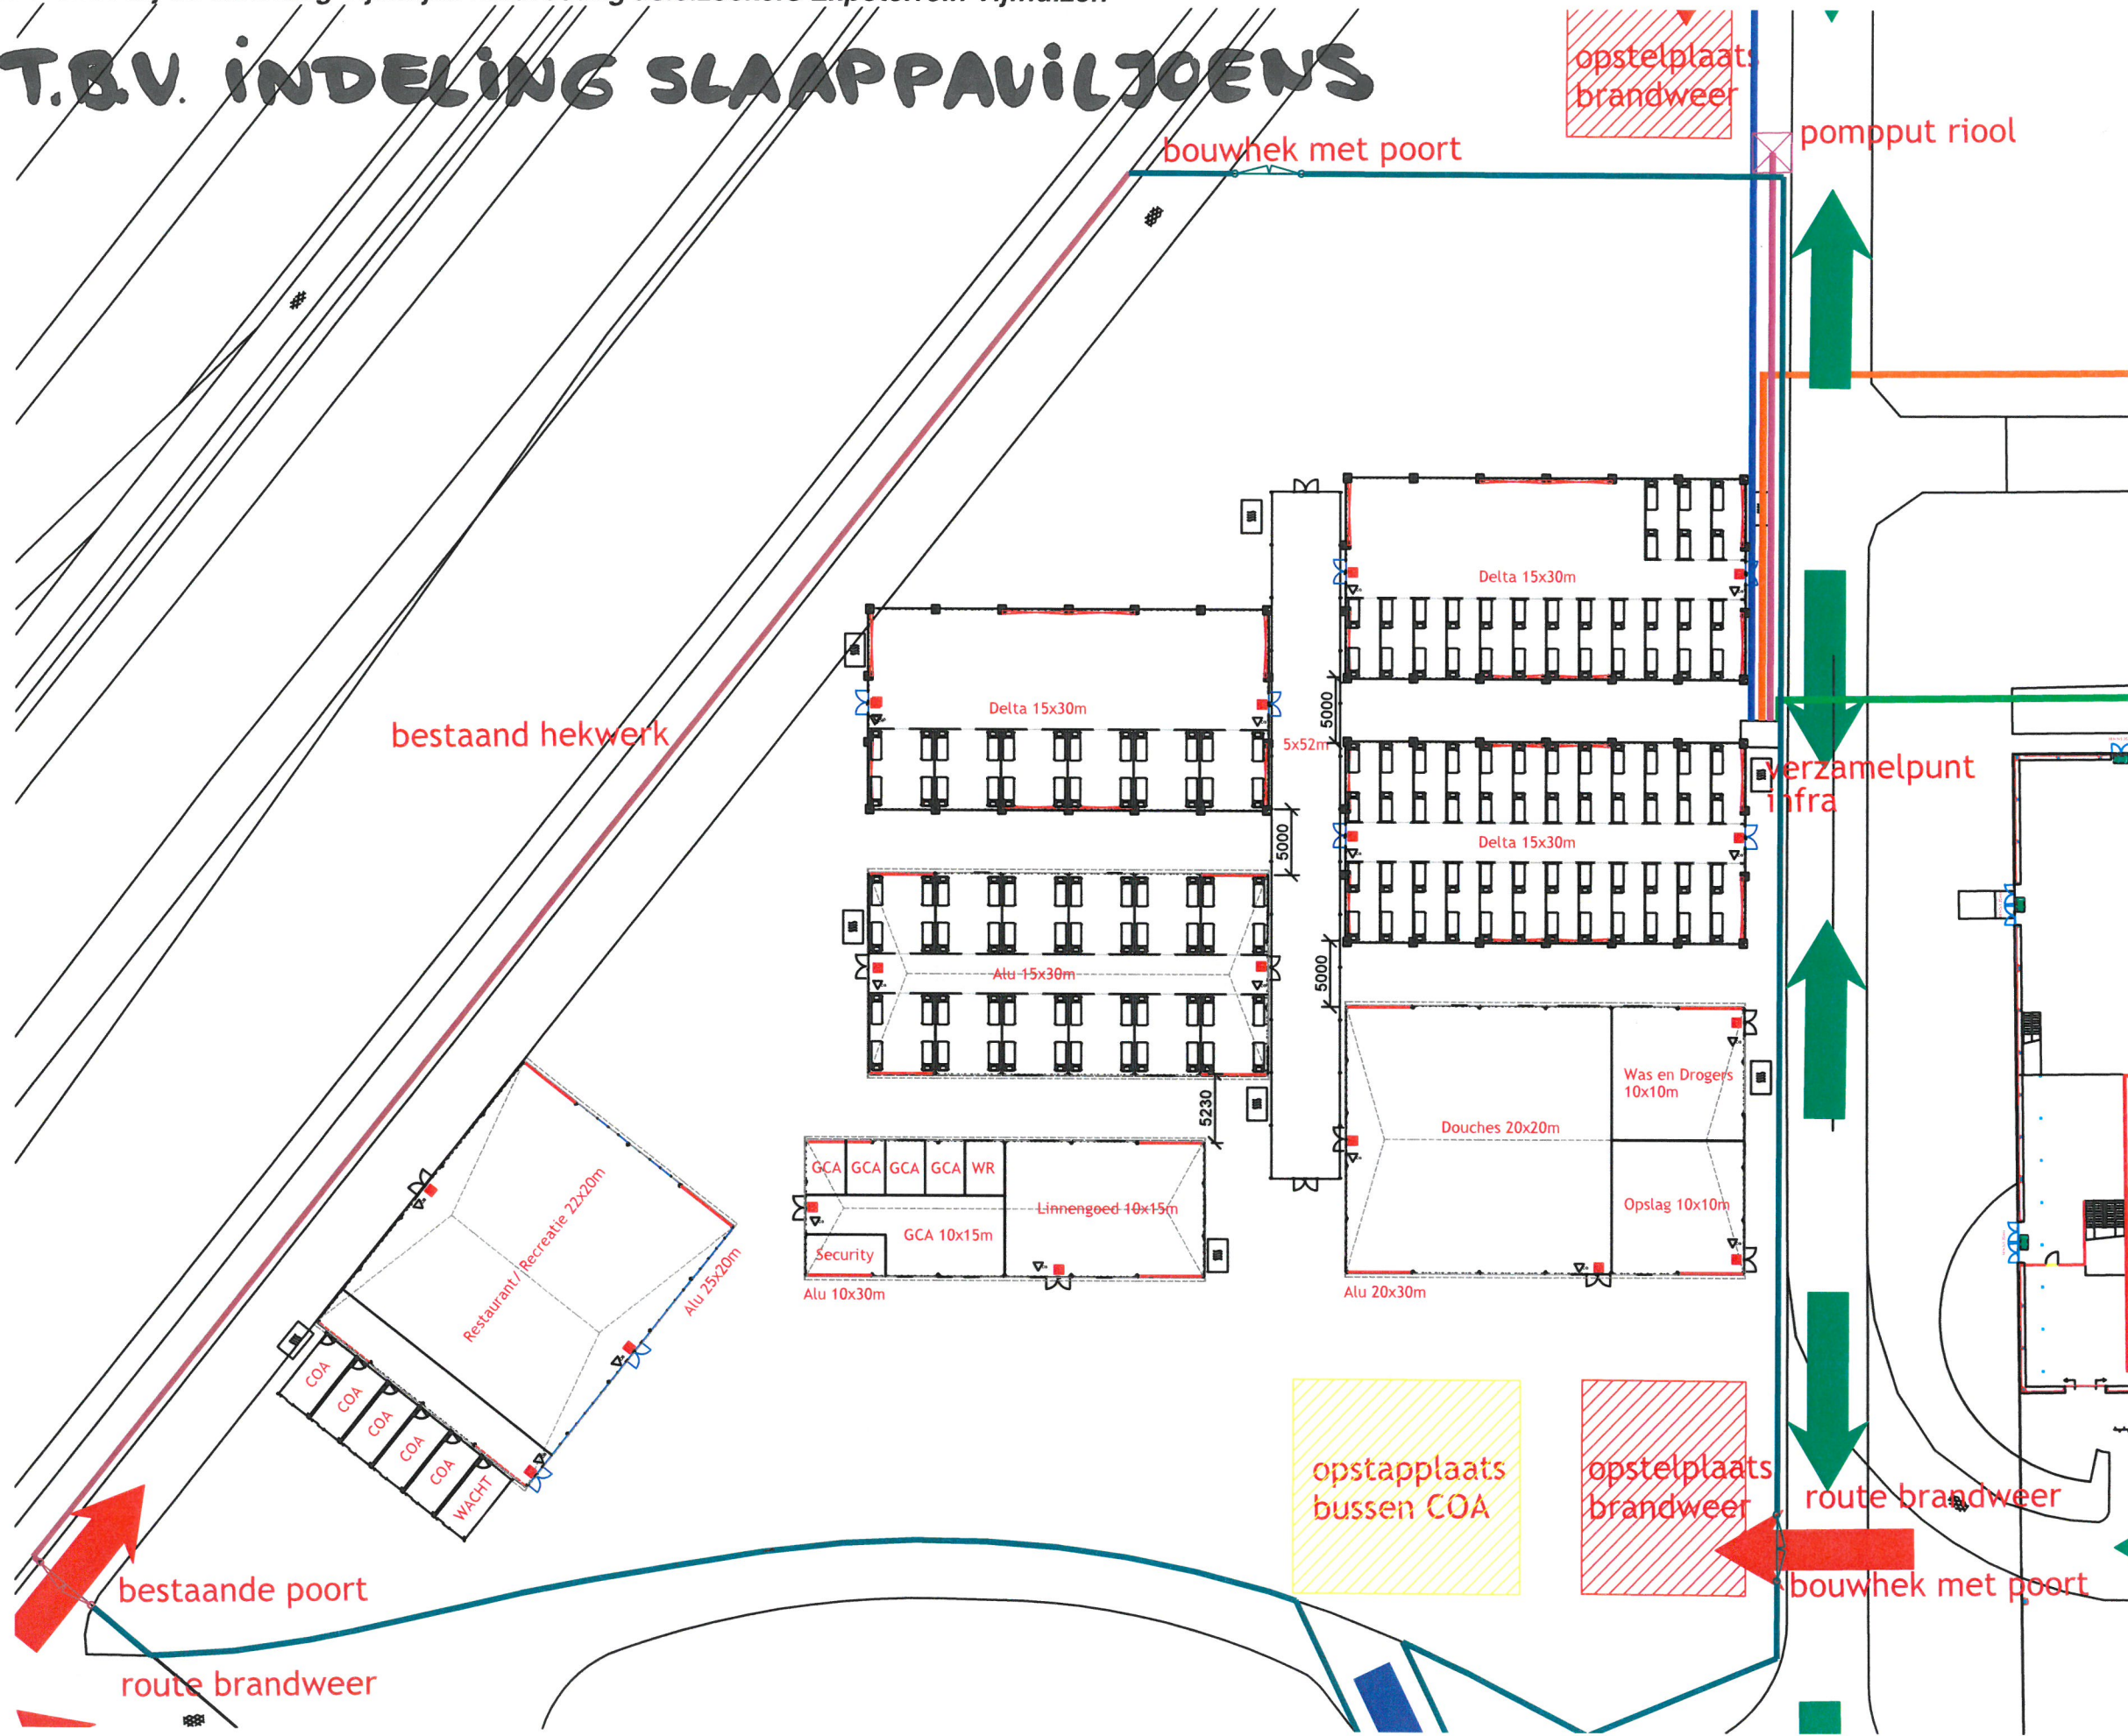

T.B.V. INDELING SLAAPPAVILJOENS