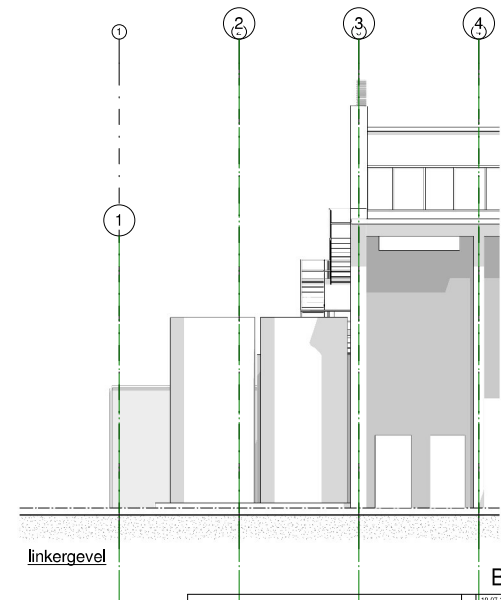

rechtergevel

achtergevel

linkergevel

		BESTAAND		
Project:	interne verbouwing EHP / Baghouse / Compliance	110-072014	H.M.	Y.B.
Title:	gevels	0	-	-
Location:	Nieslé Nurspoot	rev	002	drawn
Drawing number:		check		
		Am. pro. 		Scale: 1:100
Good Food, Good Life		Project number: 13_093	Sheet	Size:
		Order: BE-30		A1