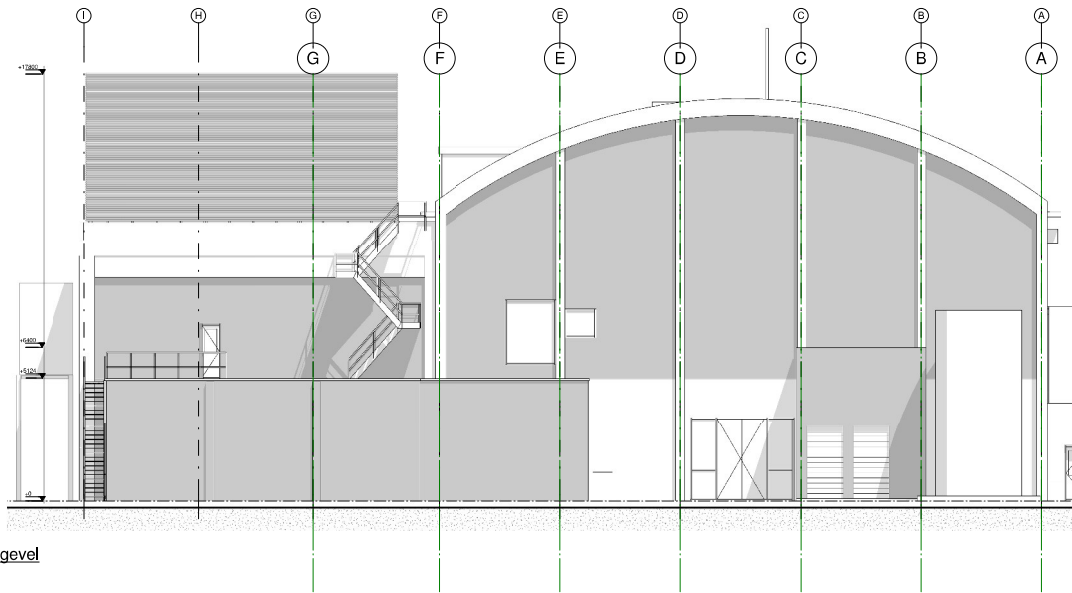

rechtergevel

achtergevel

linkergevel

		BESTAAND		
Project:	interne verbouwing EHP / Baghouse / Compliance	110-072014	H.M.	Y.B.
Title:	gevels	0	-	-
Location:	Nieslé Nurspoot	rev	002	drawn
Drawing number:		check		
		Am. pro. 		Scale: 1:100
Good Food, Good Life		Project number: 13_093	Sheet	Size:
		Order: BE-30		A1