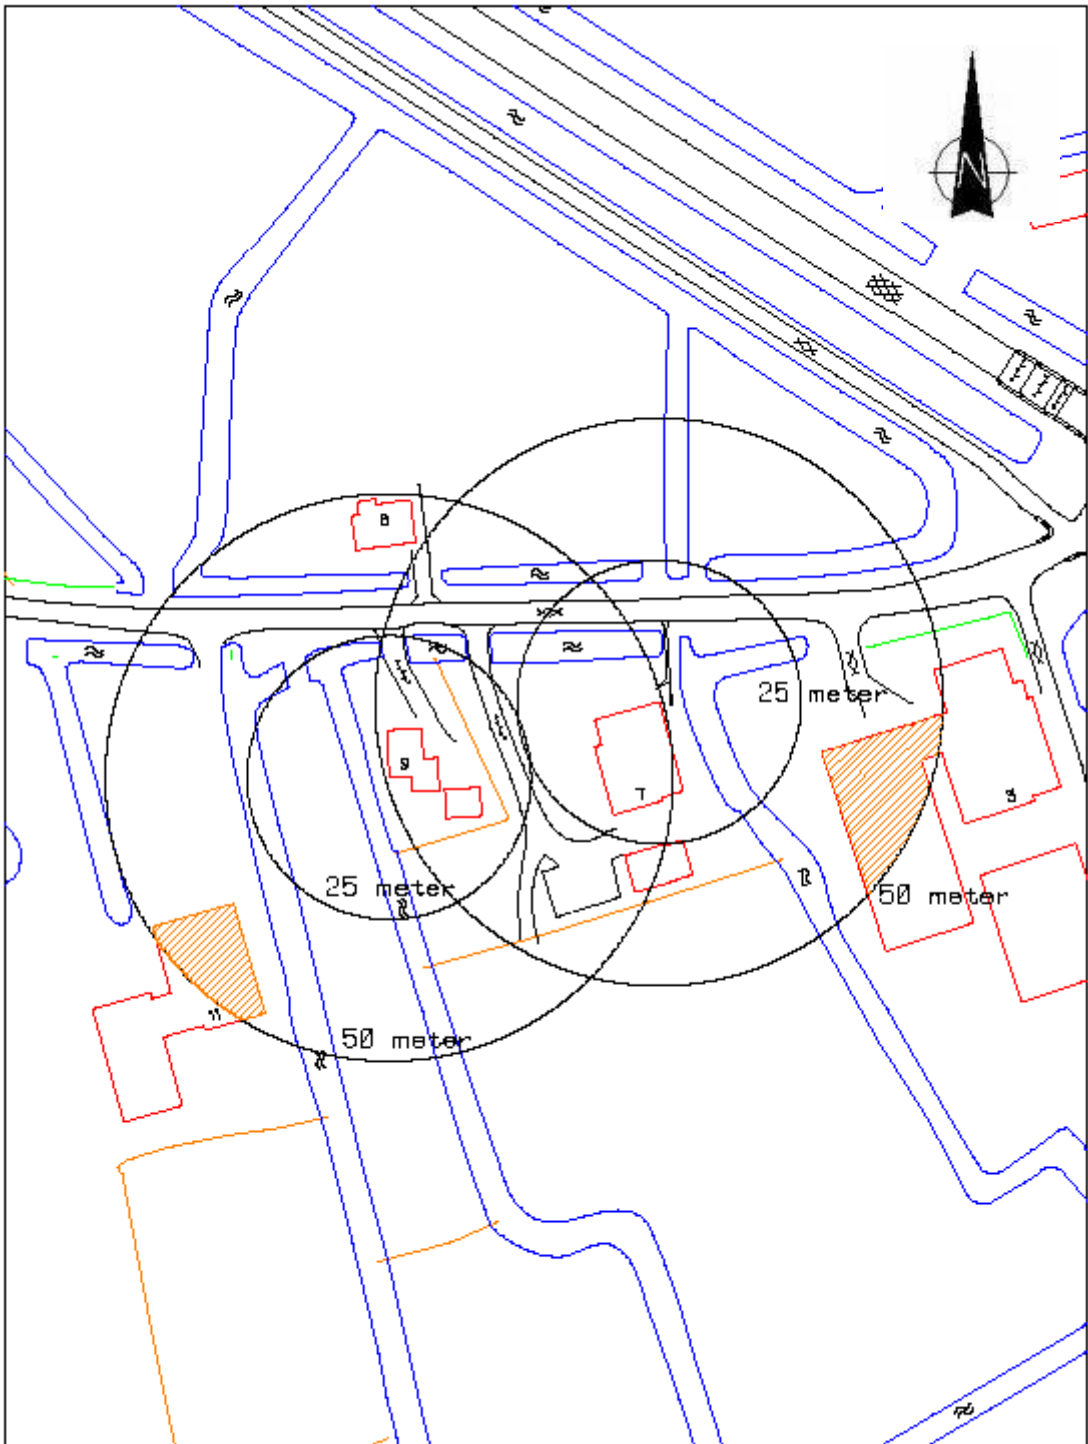

H:\wvg-gbkn.rdl 2-6-2008 15:54:55

WJELSRYP Westerein 5 en 11