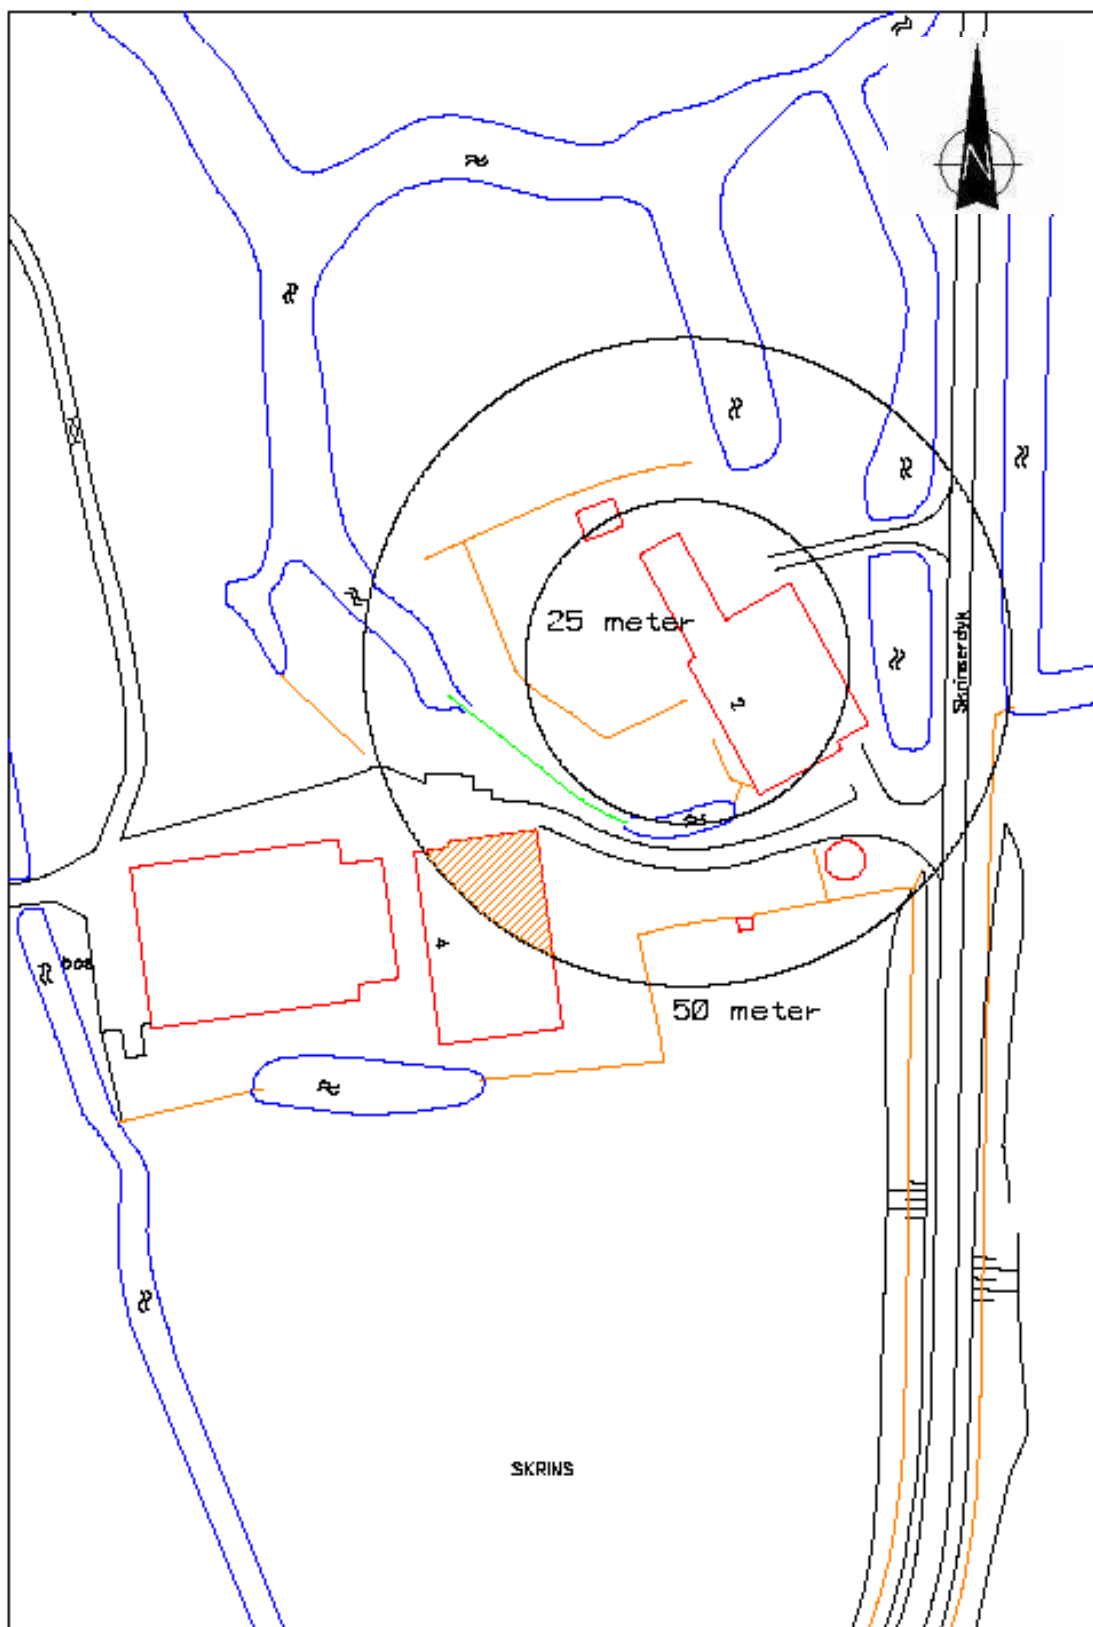

EASTERLITTENS Skrins 4