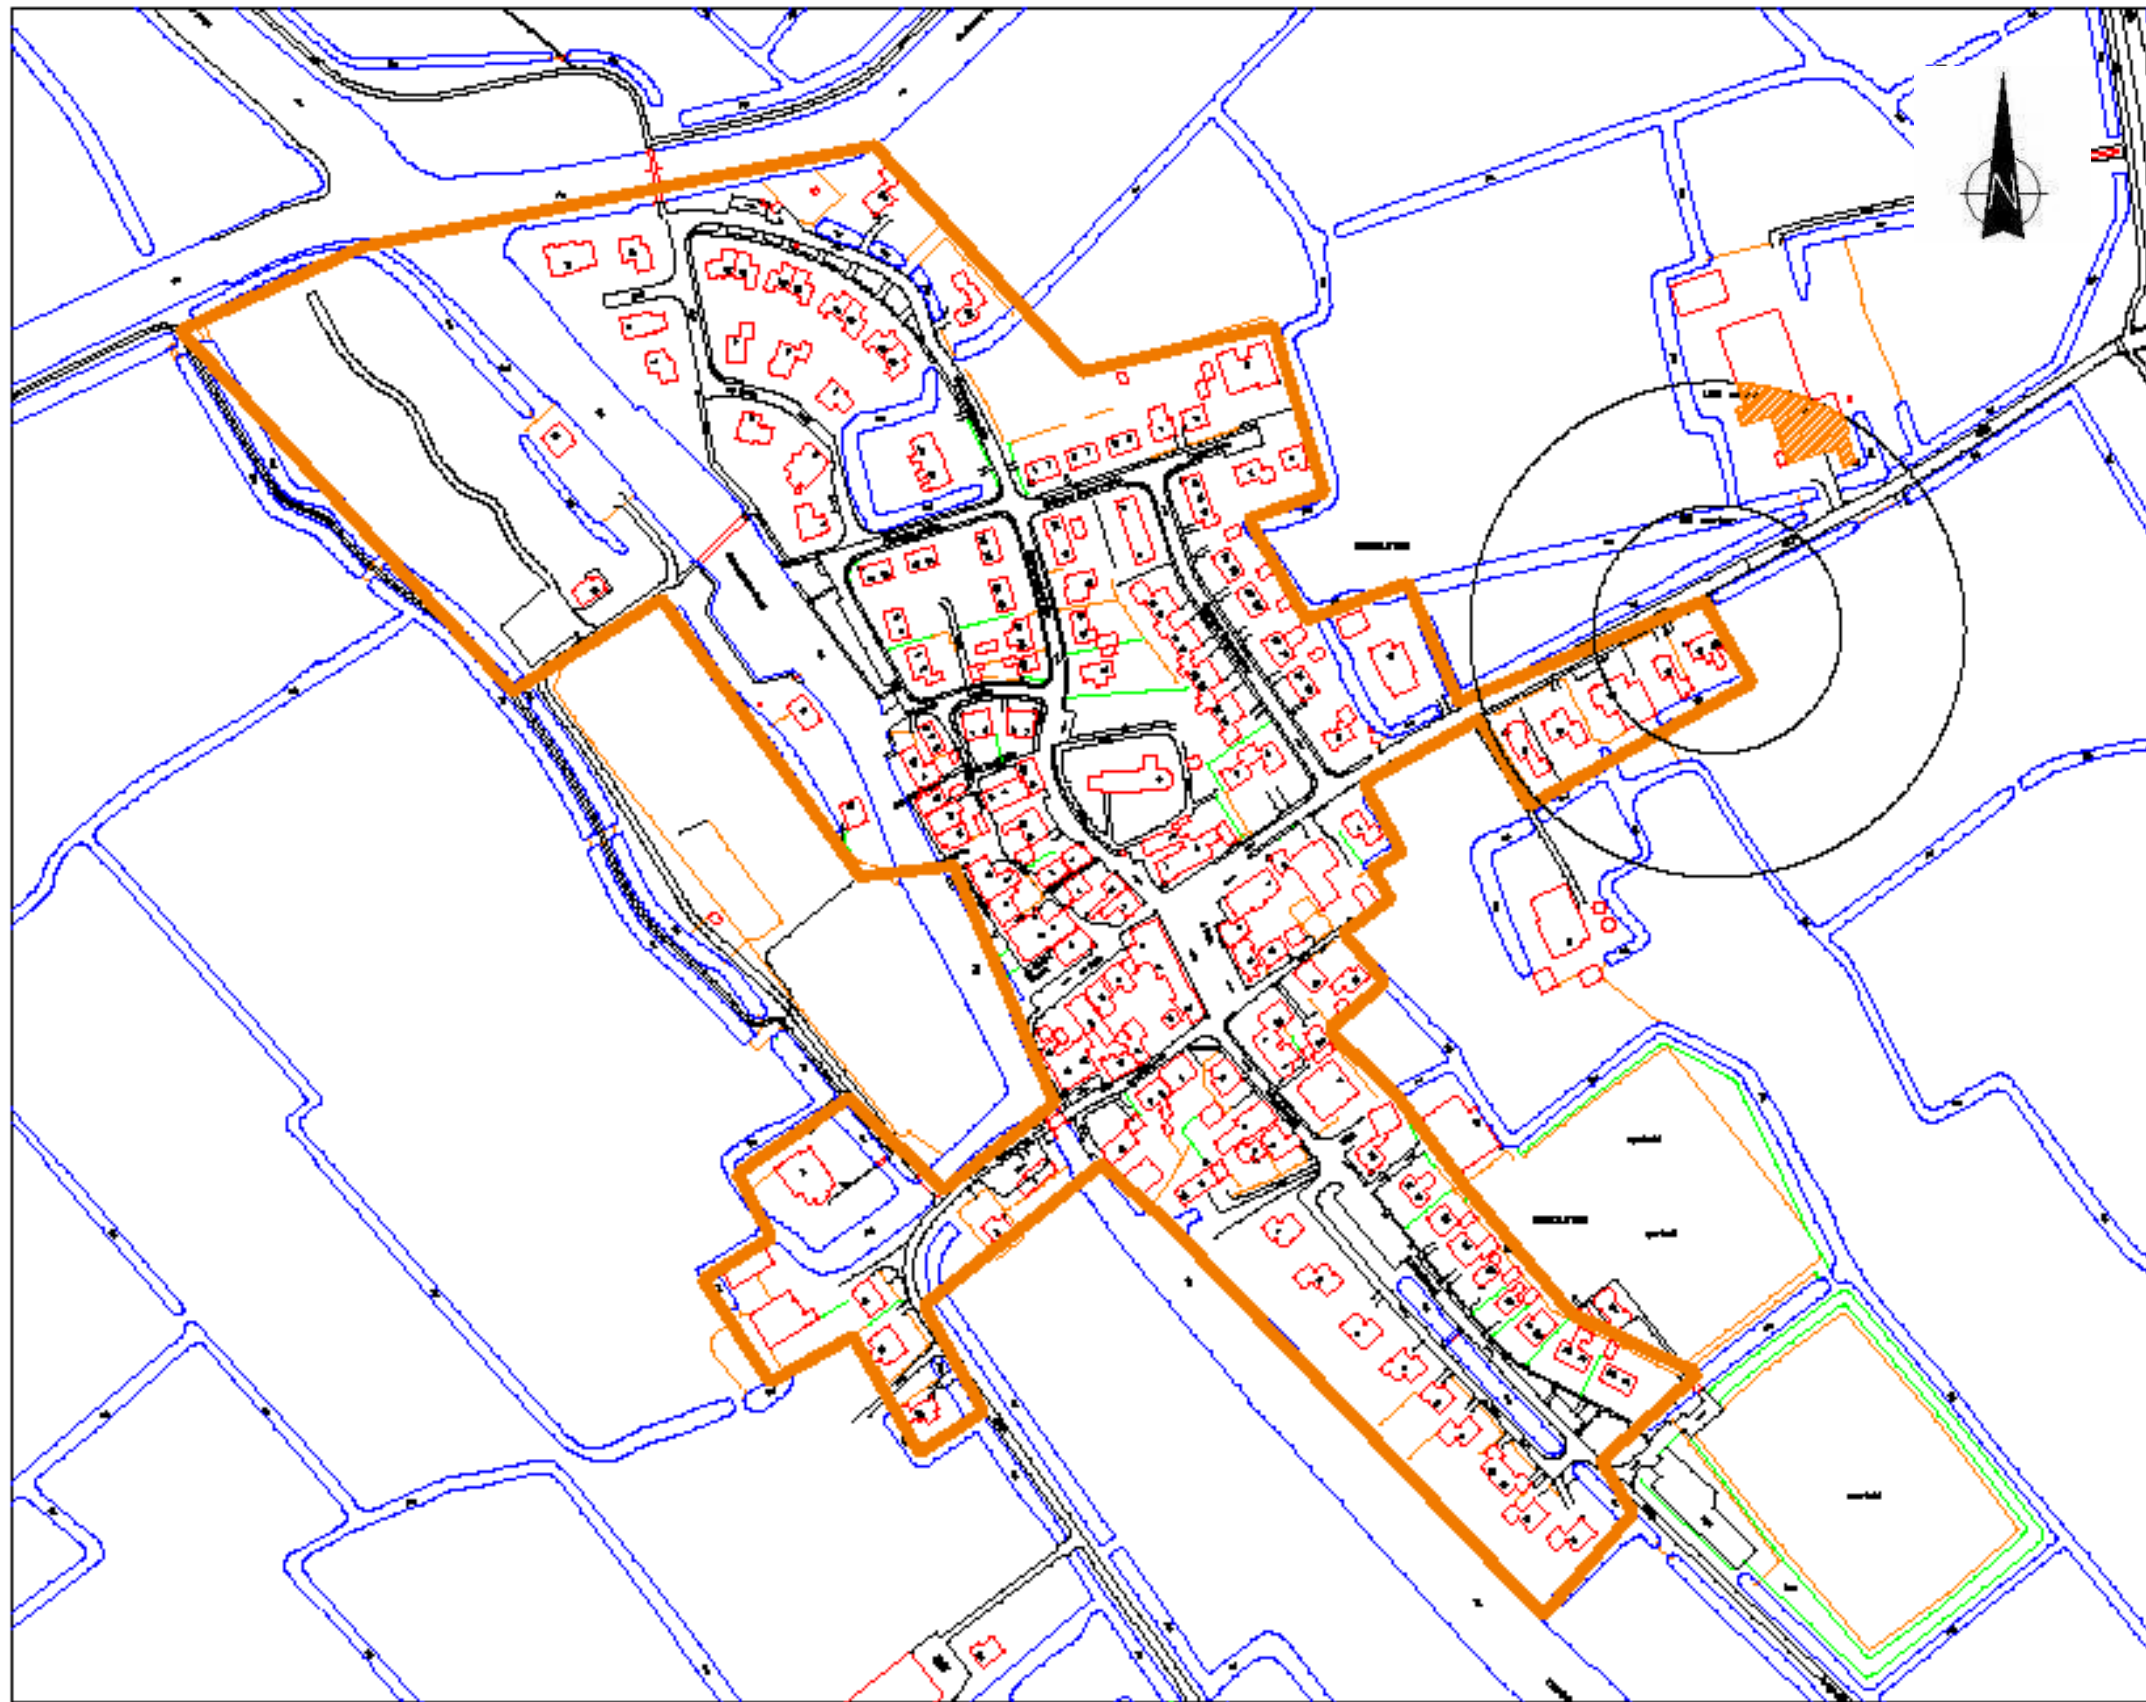

H:\wvg-gbkn.rdl 11-6-2008 11:33:55

Easterlittens