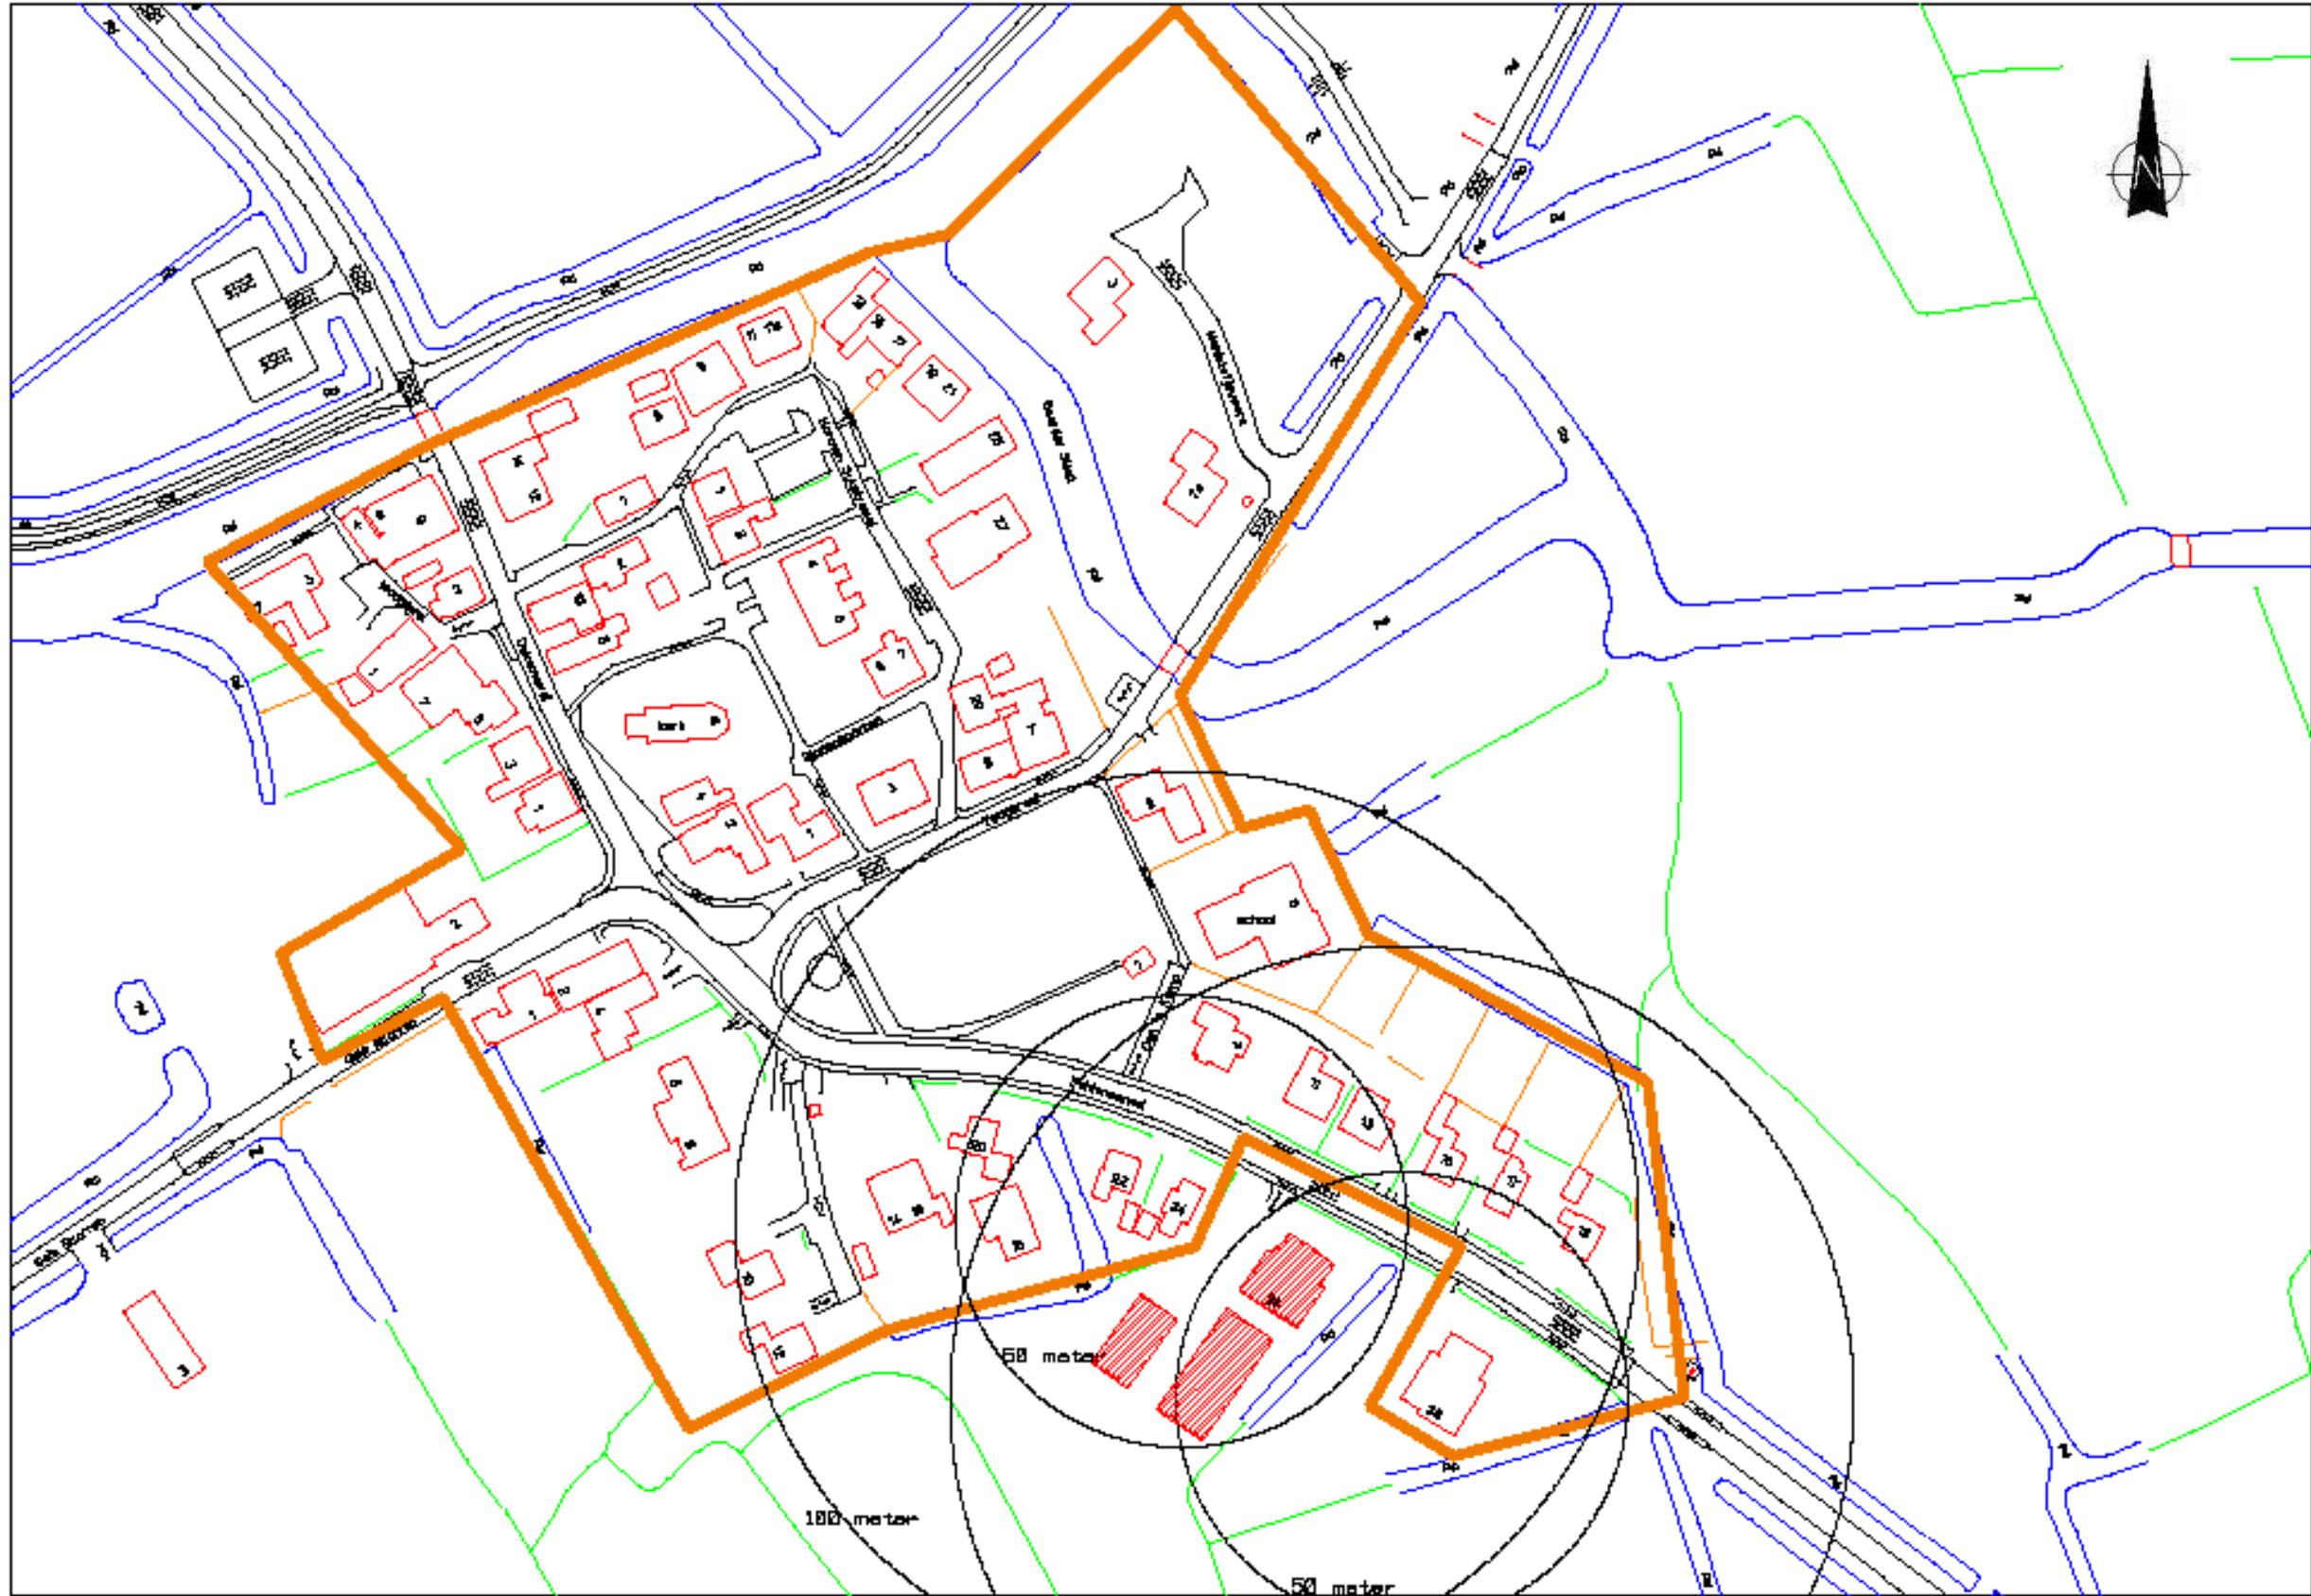

# BAARD Dekemawei 20

H:\wvg-gbkn.rdl 2-6-2008 15:44:45

Baard

H:\wvg-gbkn.rdl 11-6-2008 11:30:11