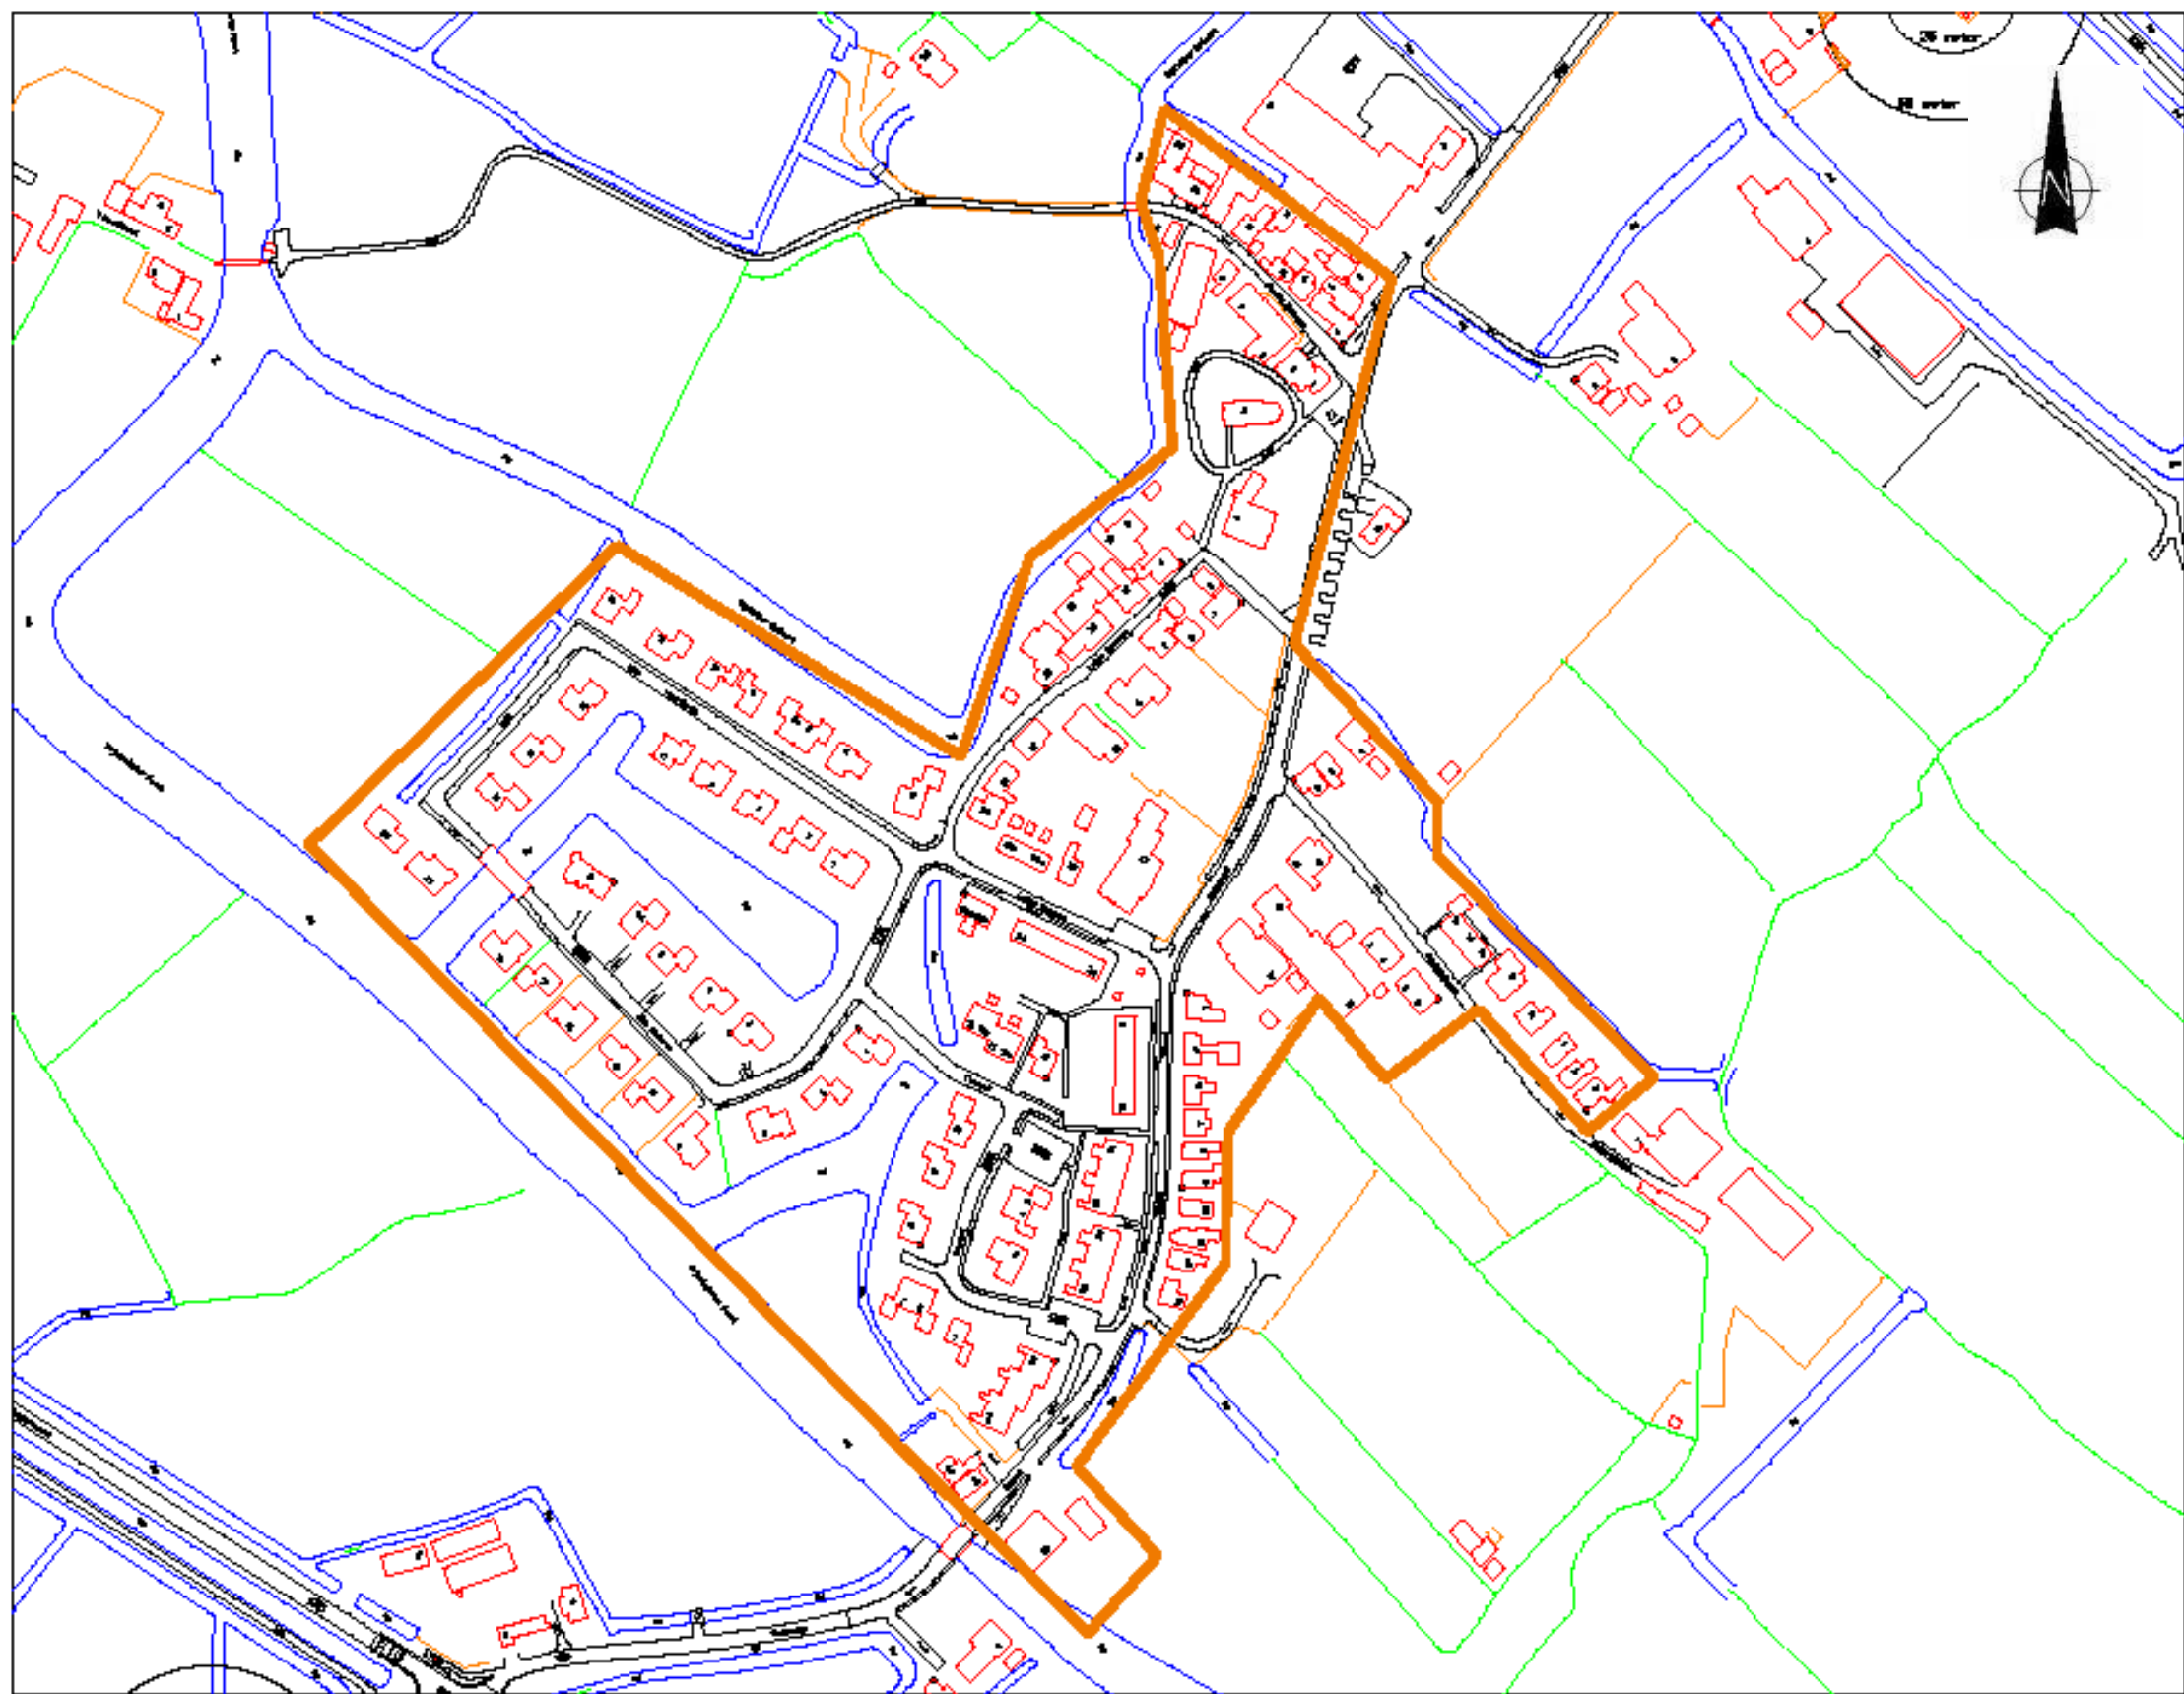

H:\wvg-gbkn.rdl 2-6-2008 15:53:54

Wjelsryp