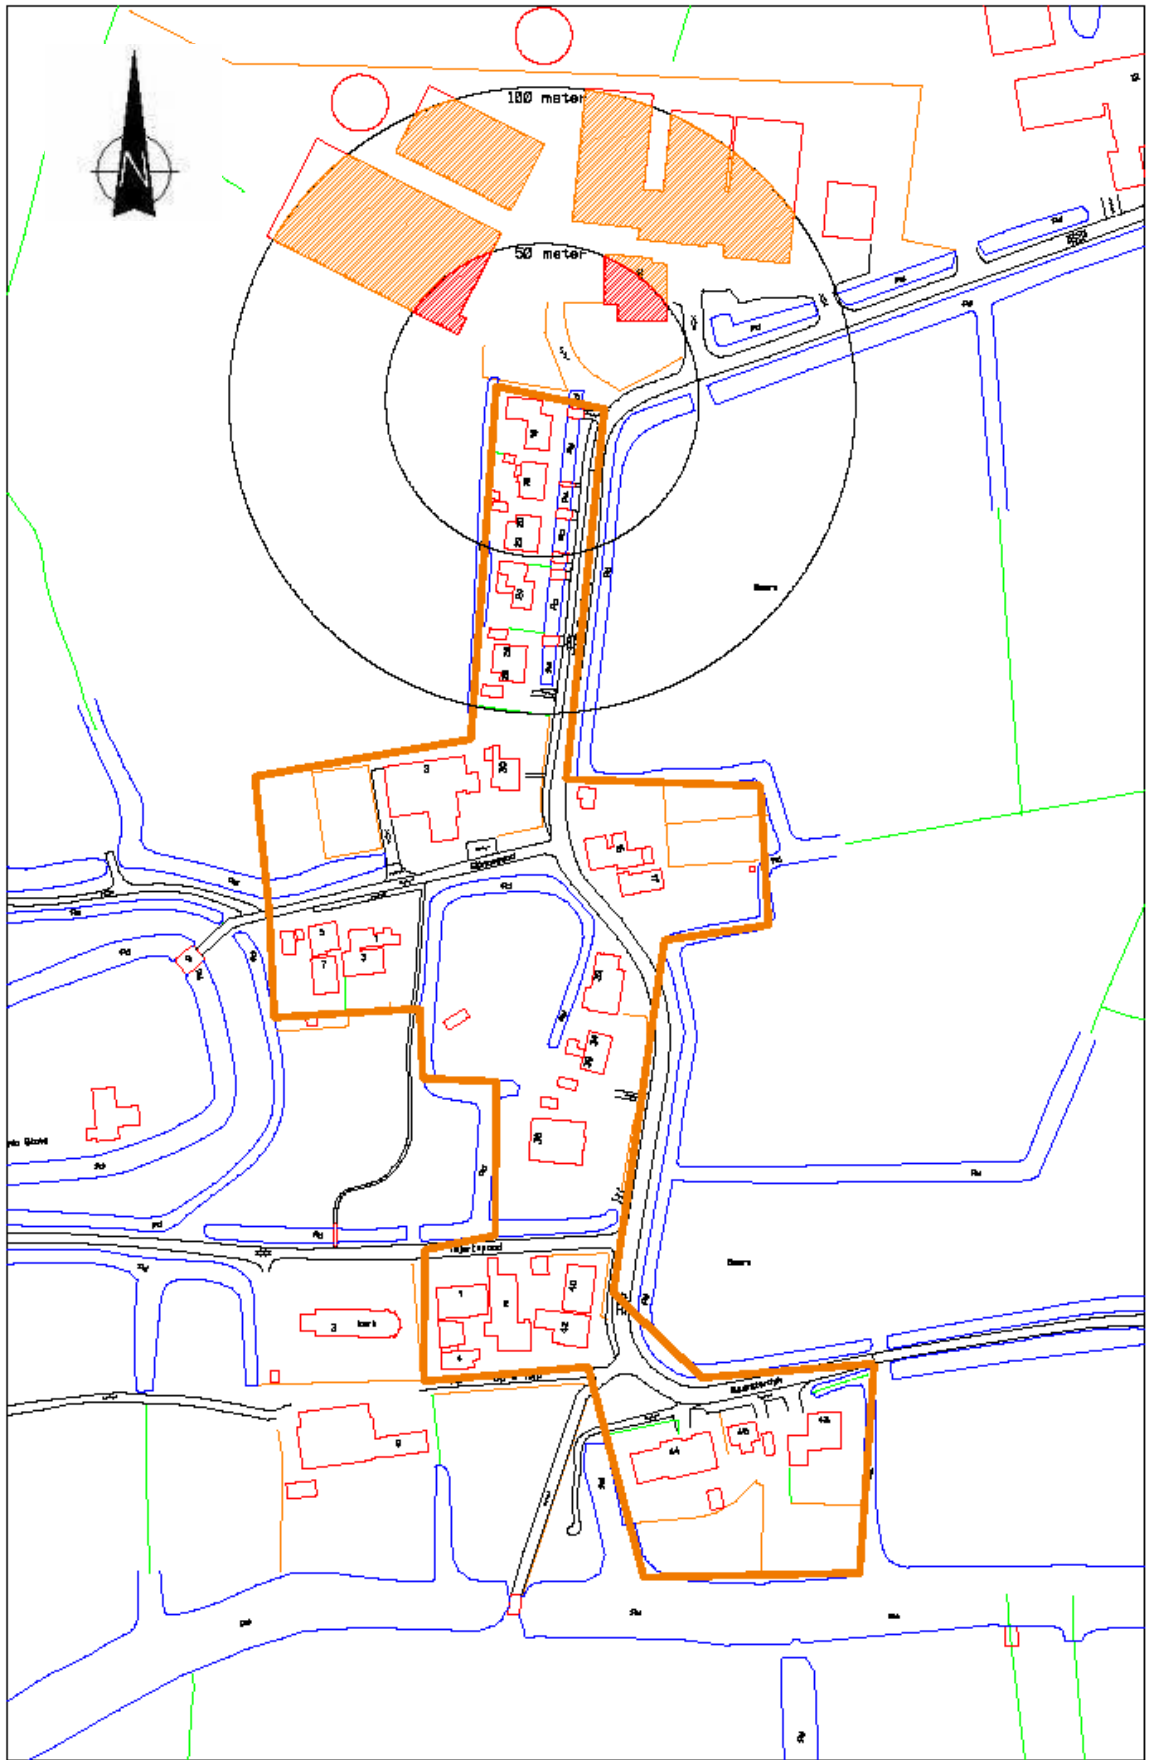

H:\wvg-gbkn.rdl 2-6-2008 15:51:37

BAAIUM

H:\wvg-gbkn.rdl 2-6-2008 15:45:41

# BAARD Dekemawei 20

H:\wvg-gbkn.rdl 2-6-2008 15:44:45

Baard

H:\wvg-gbkn.rdl 11-6-2008 11:30:11