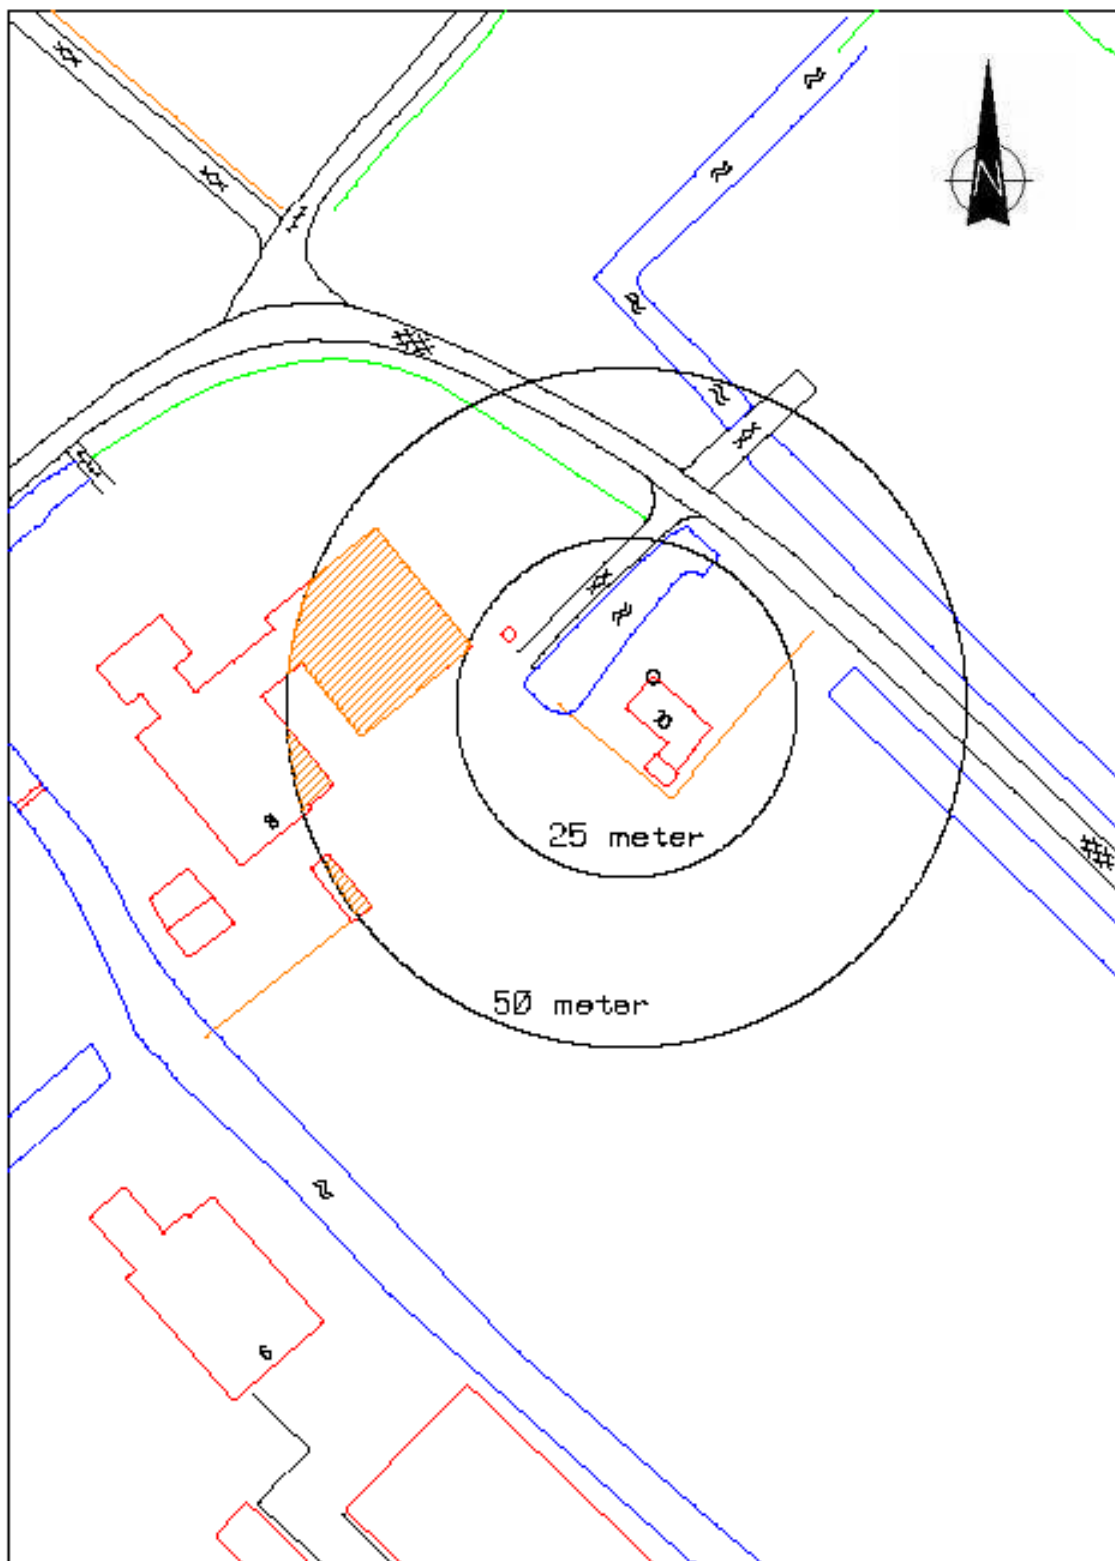

# WINSUM Weakens 5

H:\wvg-gbkn.rdl 2-6-2008 15:56:15

Winsum

H:\wvg-gbkn.rdl 2-6-2008 15:41:43

Wiuwert

H:\wvg-gbkn.rdl 2-6-2008 15:52:40