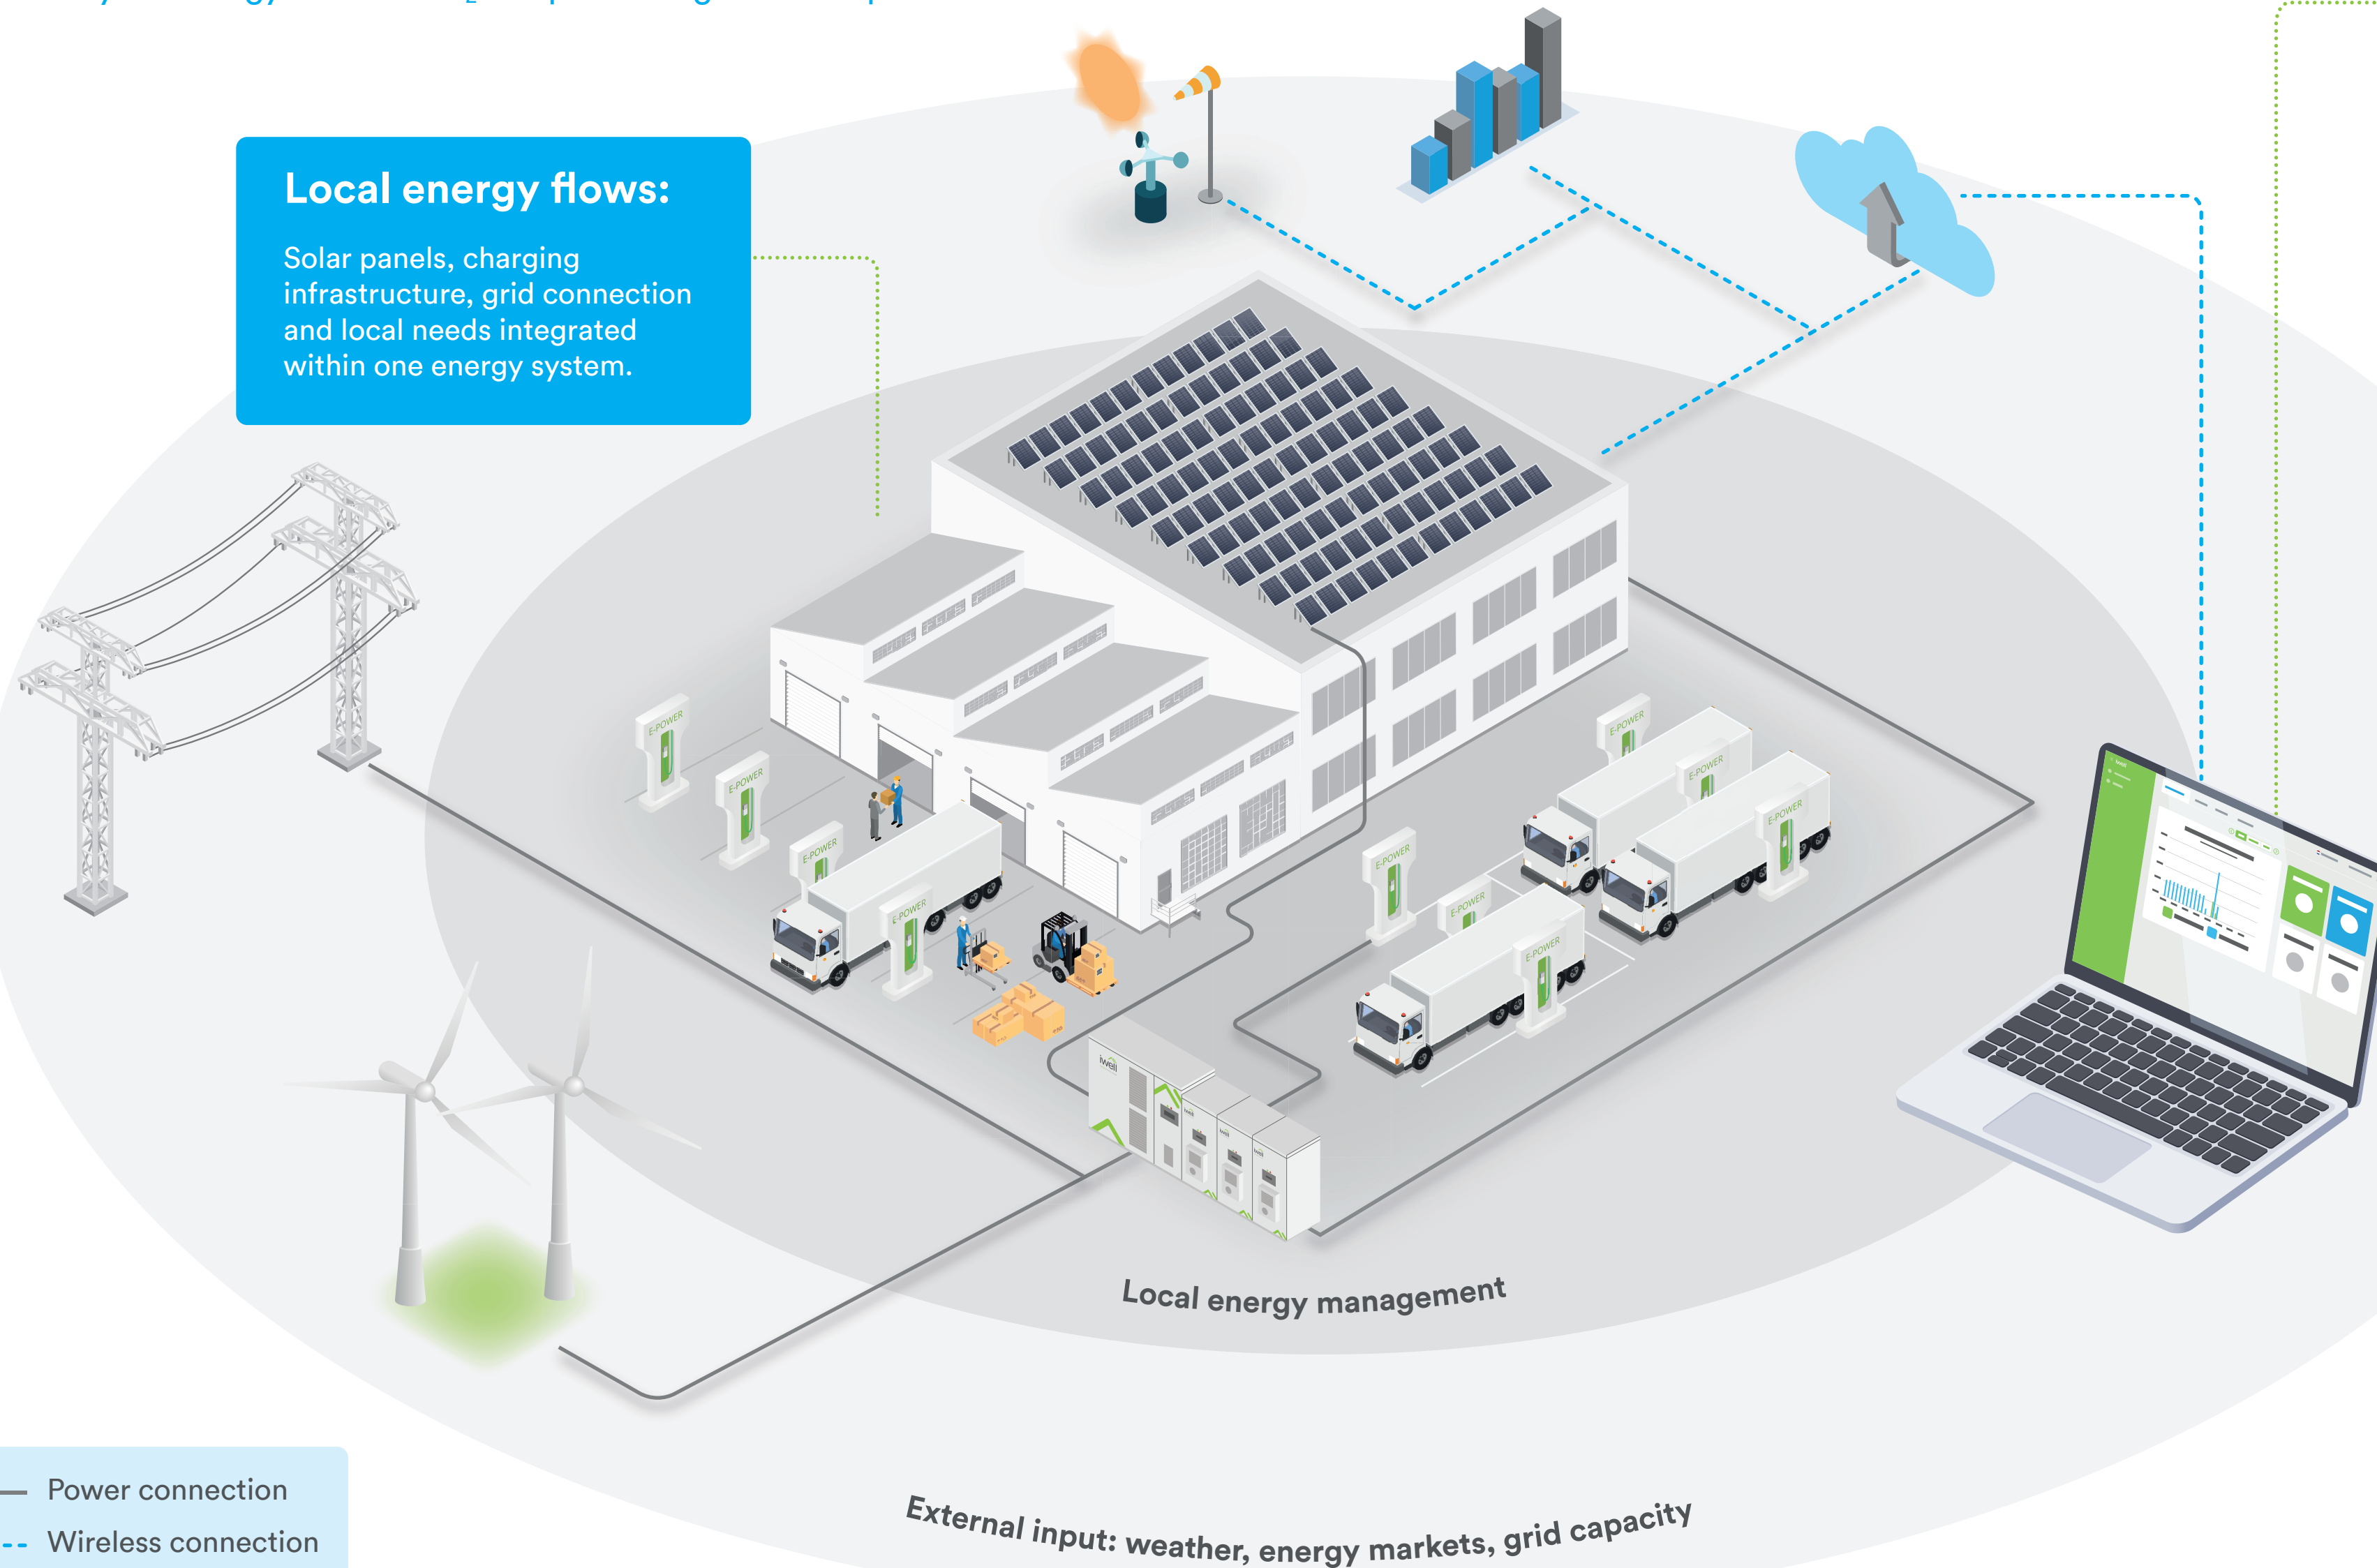

Energy Management System (EMS) by iwell

Reduce your energy bill and CO₂ footprint using iwell's AI powered EMS

Local energy flows:

Solar panels, charging infrastructure, grid connection and local needs integrated within one energy system.

Make data driven decisions with these EMS software services:

- 

1. Peak Shaver
Avoid overloads and optimize energy profile for grid-congested areas
- 

2. PV Optimizer
Use solar power more efficient, save money and reduce CO₂ emissions
- 

6. EPEX Optimizer
Benefit from volatile energy prices. Buy cheap and sell expensive with our optimizer.
- 

7. Generator Controller
Integrate your back-up generator with the battery to keep your business running 24/7
- 