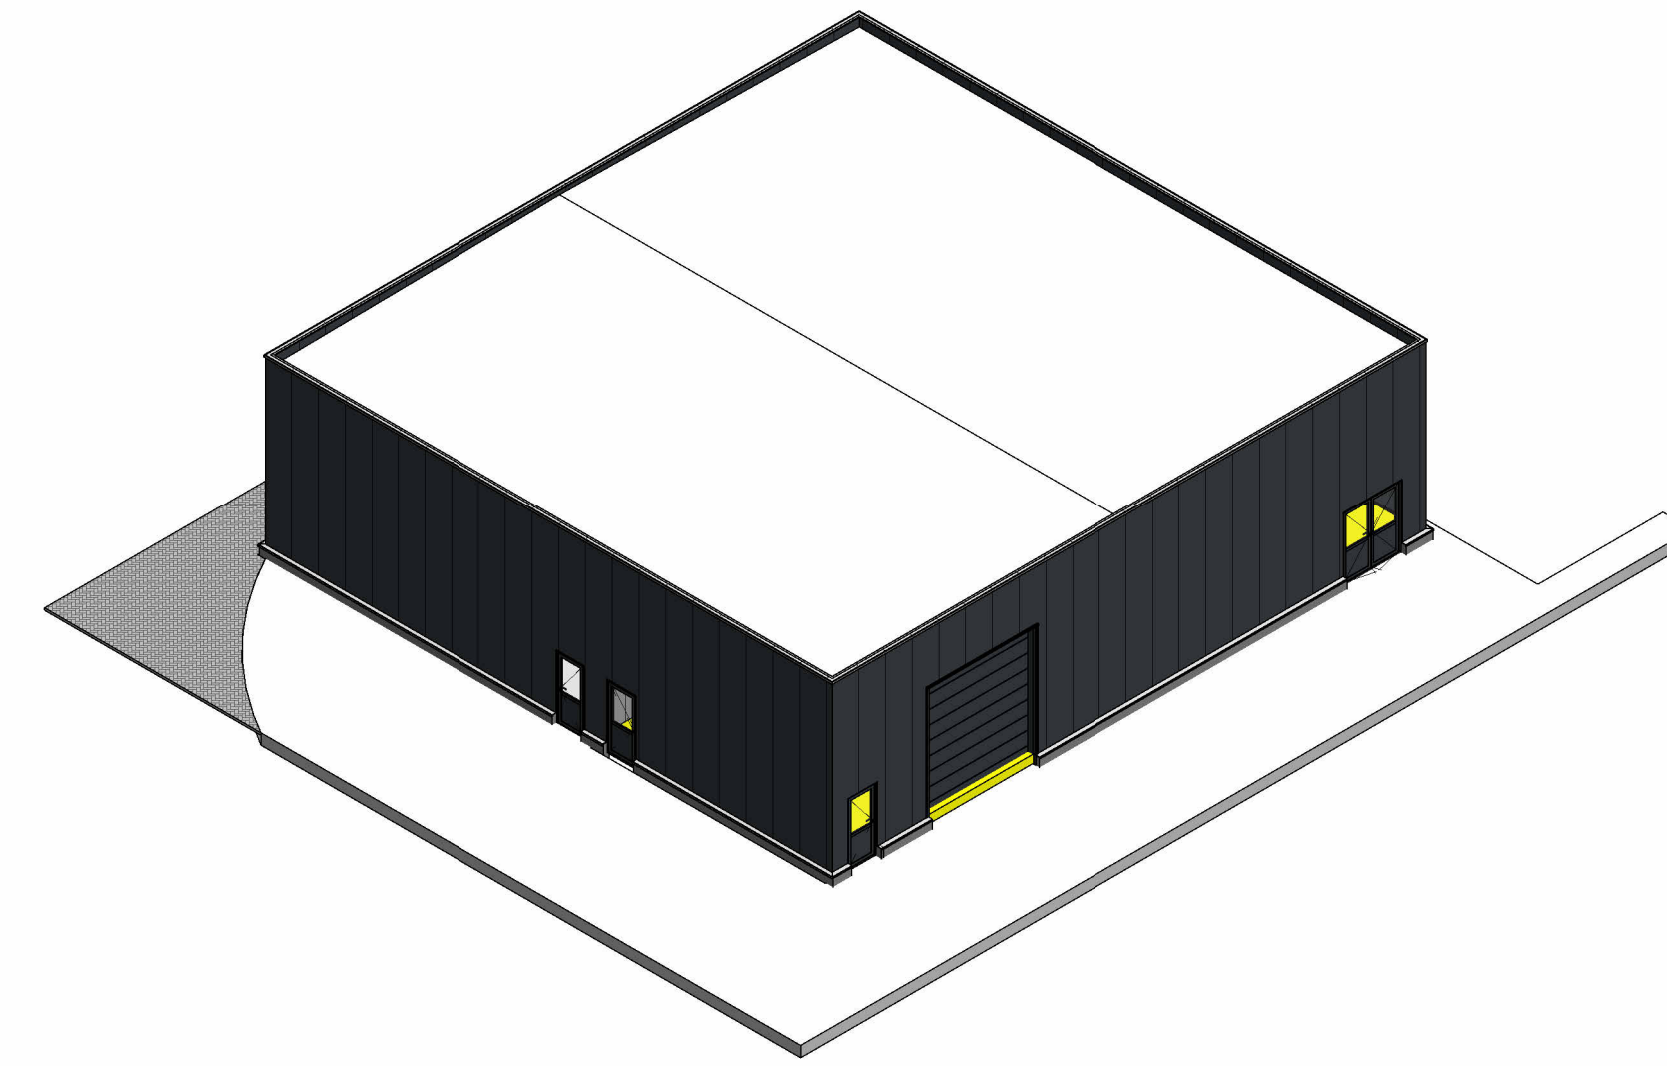

Section 1
Scale 1:100

Section 2
Scale 1:100

Roof top
Scale 1:100

Ground floor
Scale 1:100

VB20-0005	Preliminary	MGR	07/02/23
Rev. nr.	Rev. description:	By	Date:
AFB	07/02/23	MP	07/02/23
Prepared by:	Checked by:	Released by:	
DRAWING: Phase 01A			
PROJECT:	W2V Plant Wijster	Scale:	Format:
		1:100	A1