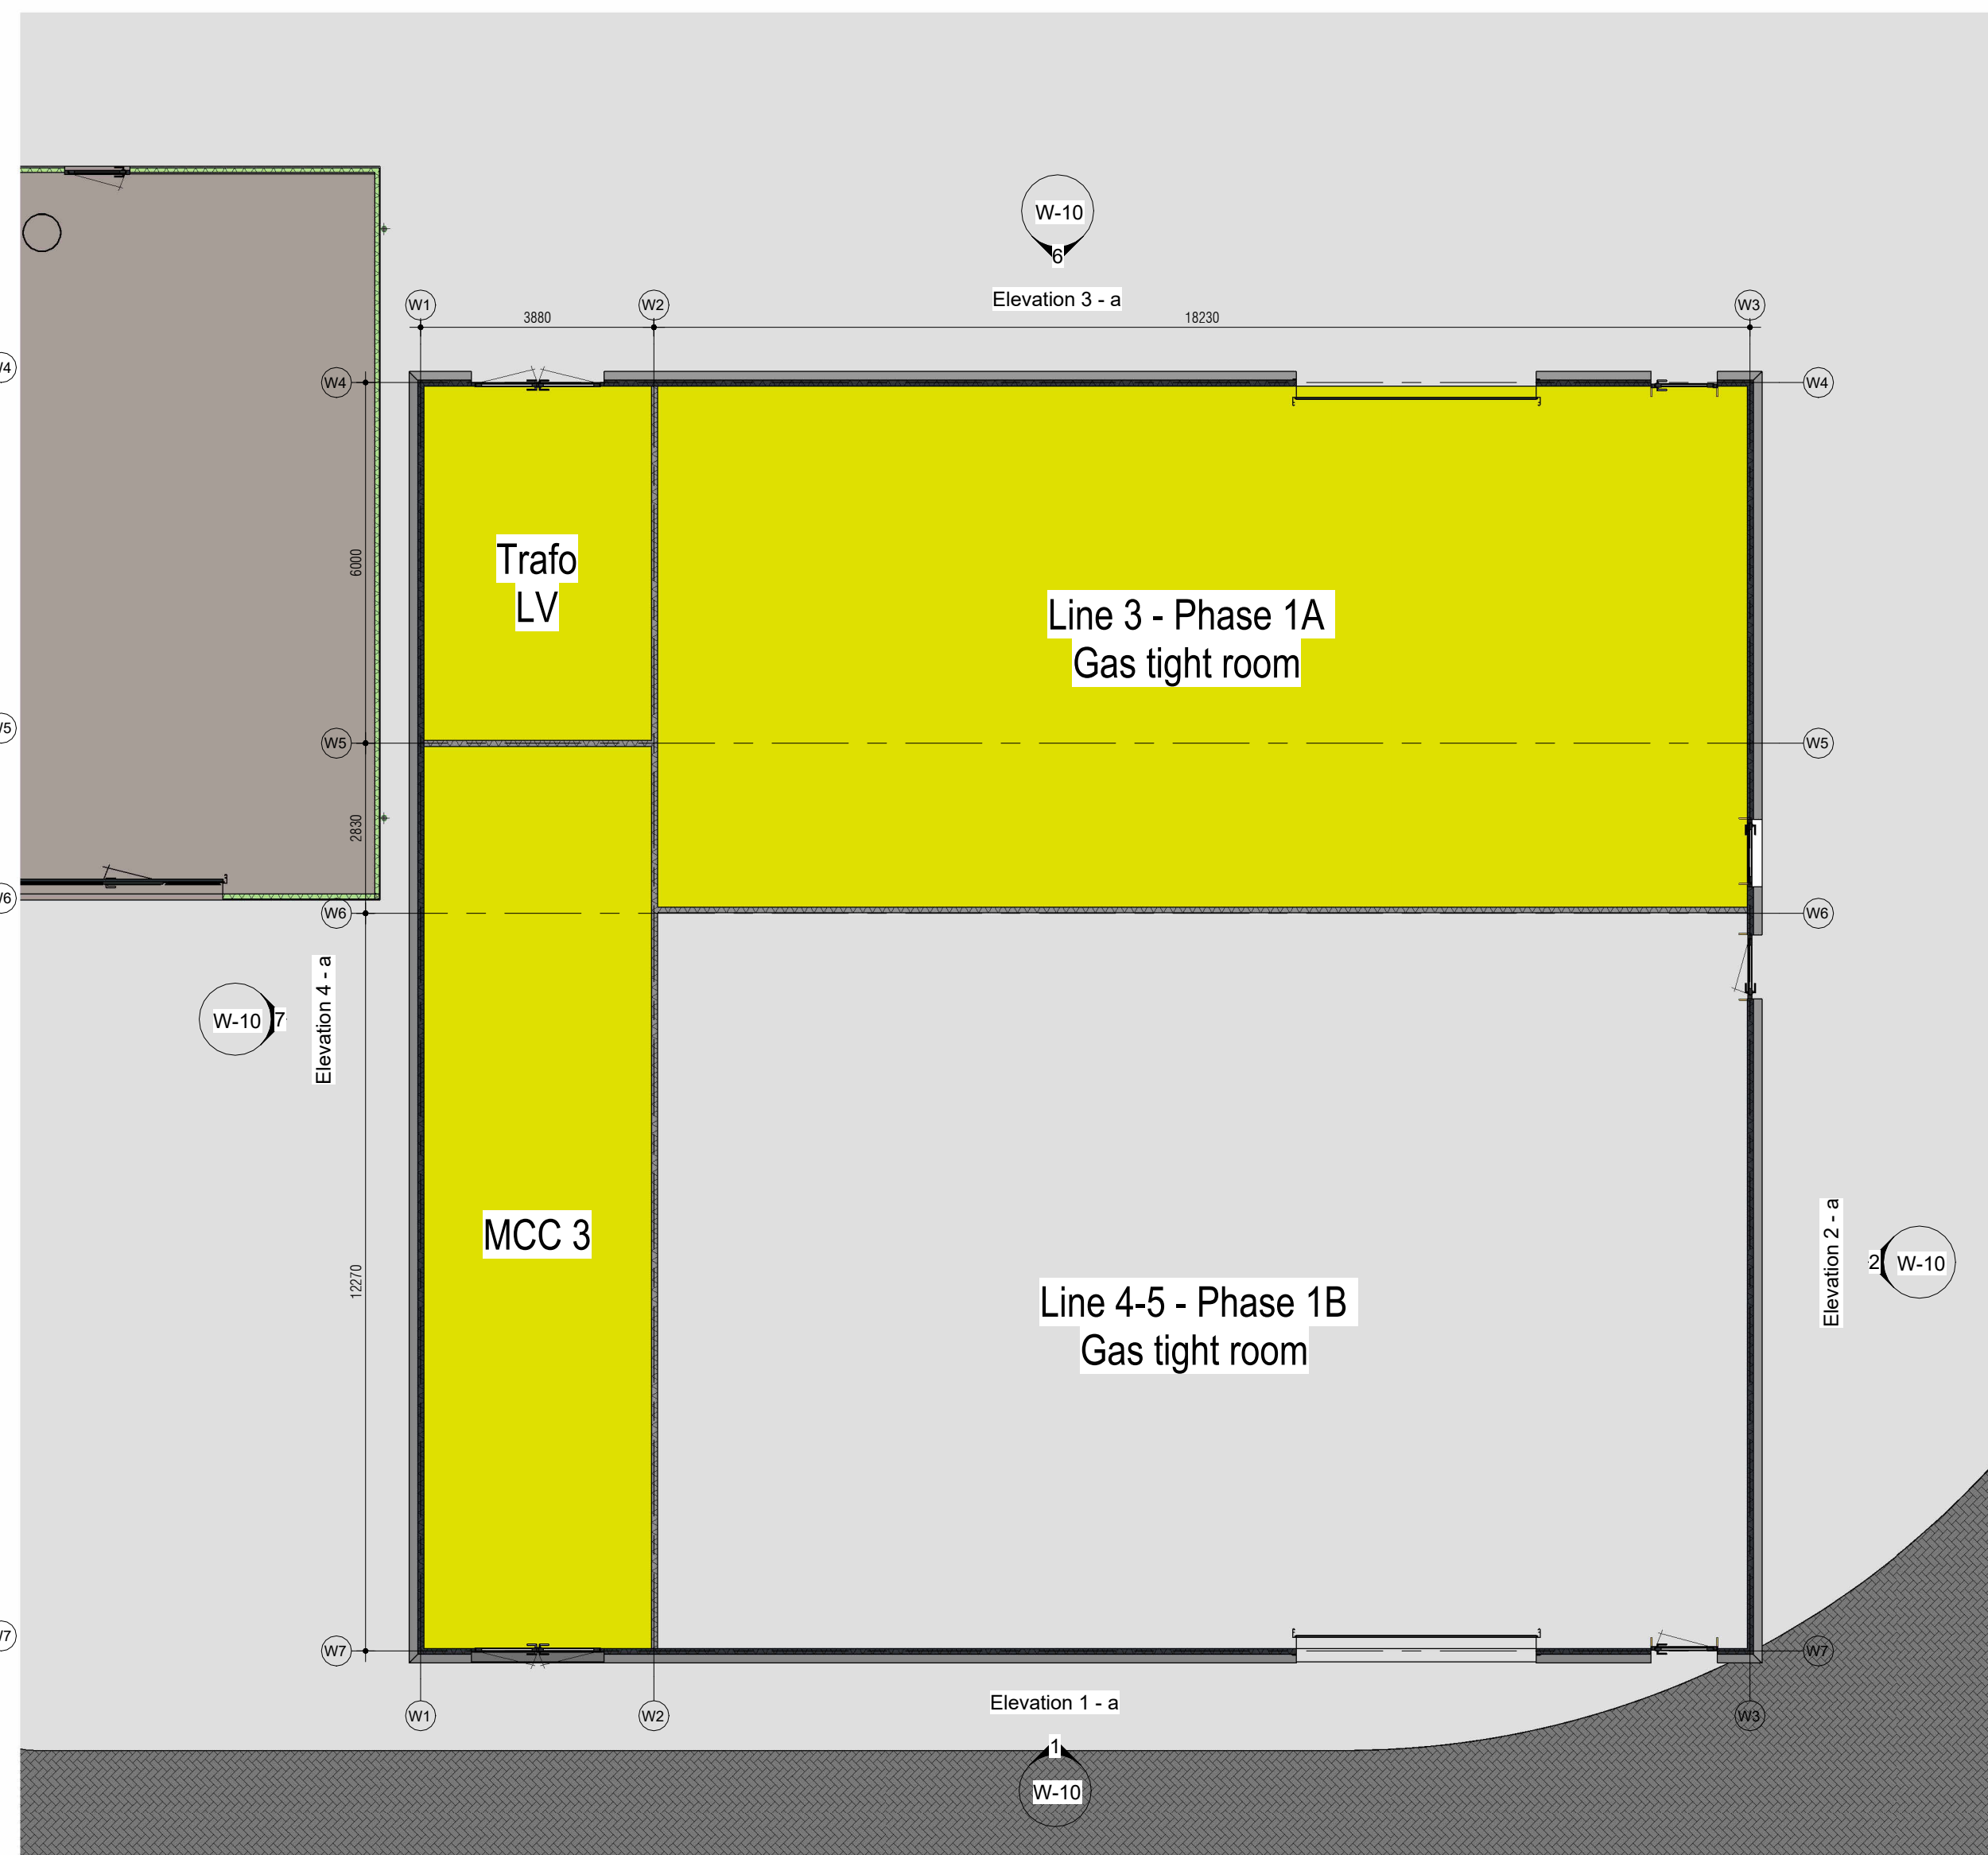

Section 1
Scale 1:100

Section 2
Scale 1:100

Roof top
Scale 1:100

Ground floor
Scale 1:100

VB20-0005	Preliminary	MGR	07/02/23
Rev. nr.	Rev. description:	By	Date:
AFB	07/02/23	MP	07/02/23
Prepared by:	Checked by:	Released by:	
DRAWING: Phase 01A			
PROJECT:	W2V Plant Wijster	Scale:	Format:
		1:100	A1