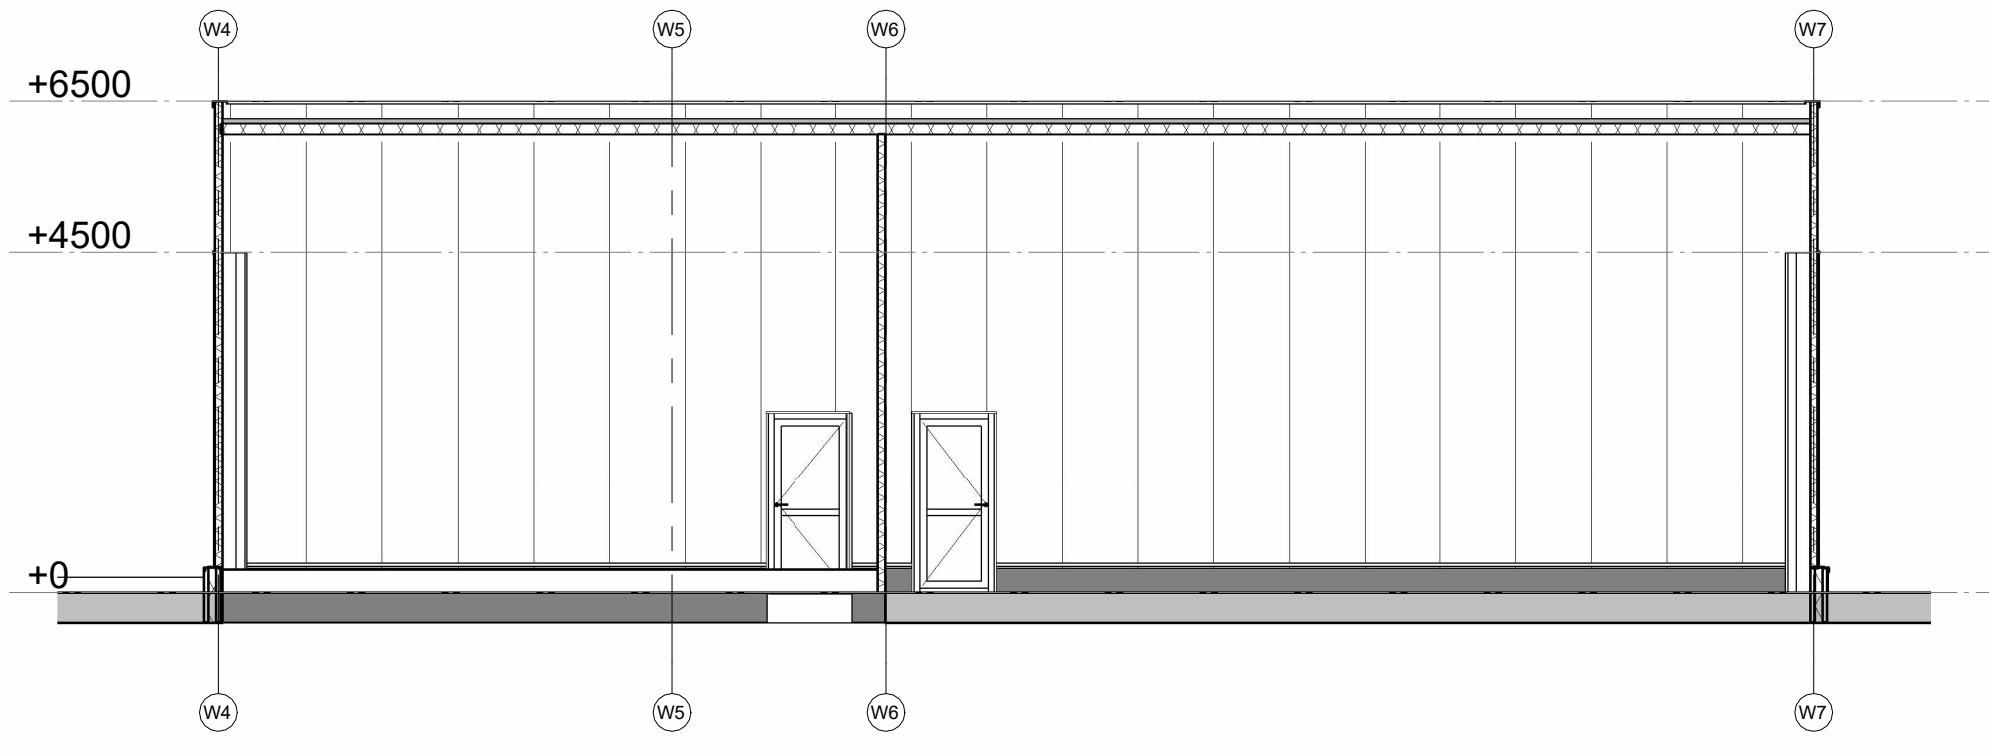

Section 1
Scale 1:100

Section 2
Scale 1:100

Roof top
Scale 1:100

Ground floor
Scale 1:100

VB20-0005	Preliminary	MGR	07/02/23
Rev. nr.	Rev. description:	By	Date:
AFB	07/02/23	MP	07/02/23
Prepared by:	Checked by:	Released by:	
DRAWING: Phase 01A			
PROJECT:	W2V Plant Wijster	Scale:	Format:
		1:100	A1