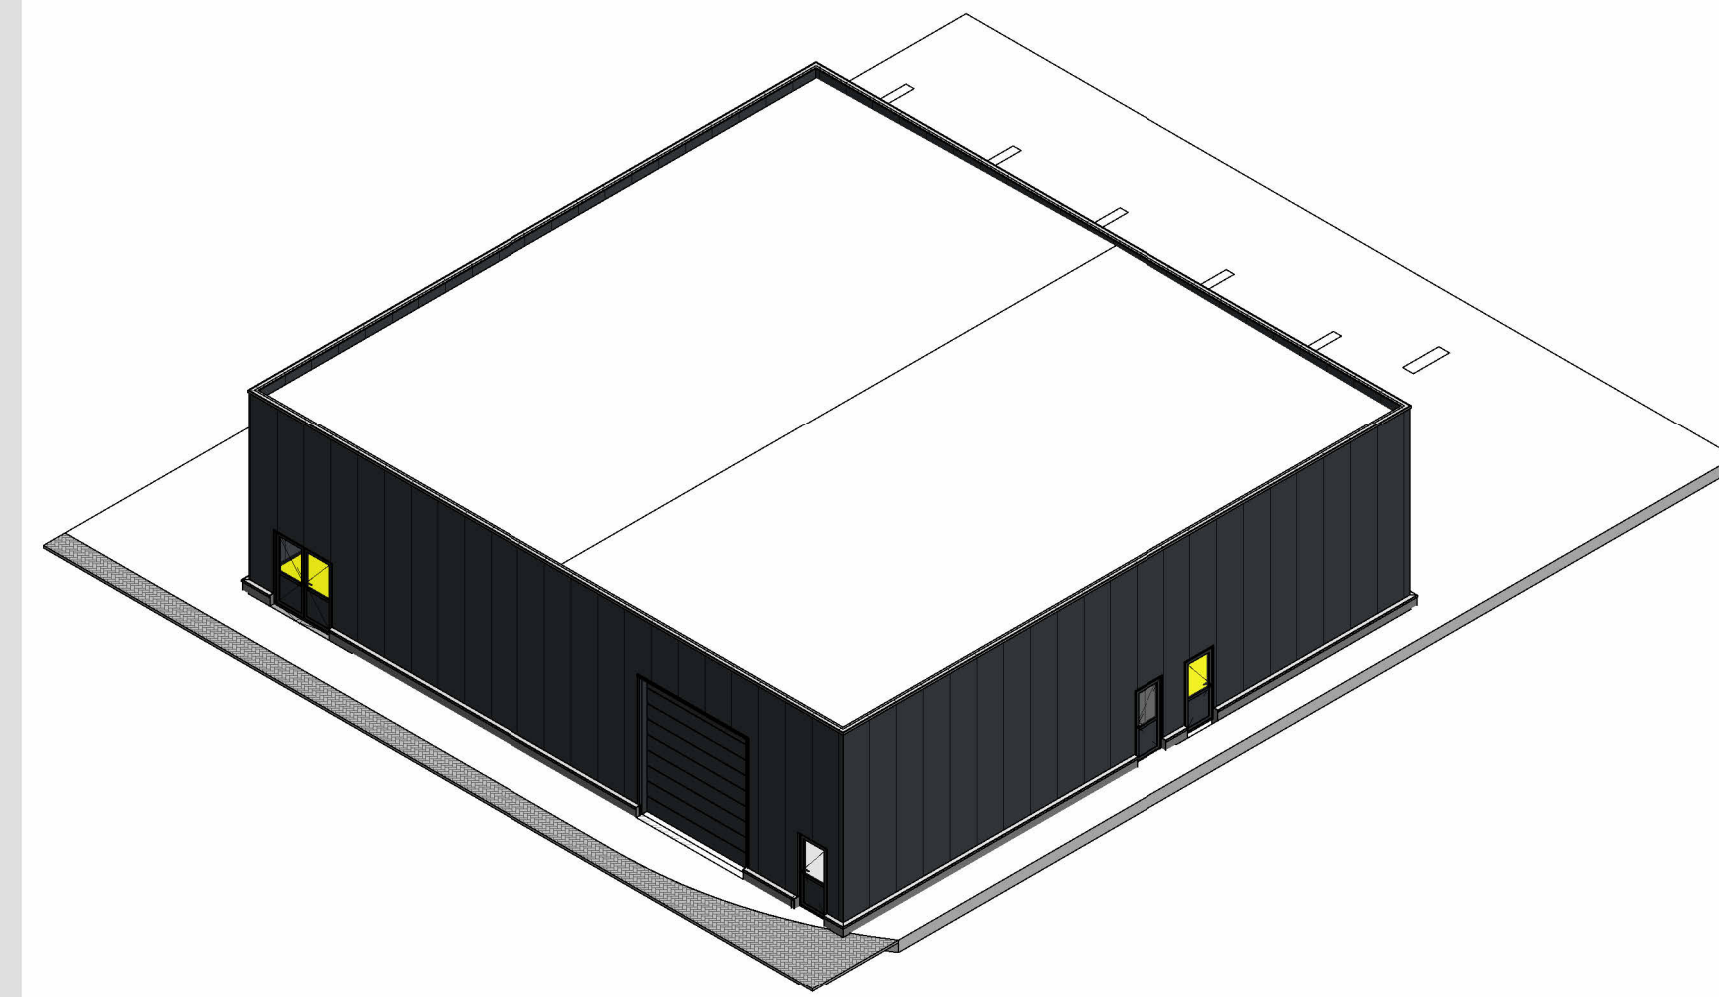

Section 1
Scale 1:100

Section 2
Scale 1:100

Roof top
Scale 1:100

Ground floor
Scale 1:100

VB20-0005	Preliminary	MGR	07/02/23
Rev. nr.	Rev. description:	By	Date:
AFB	07/02/23	MP	07/02/23
Prepared by:	Checked by:	Released by:	
DRAWING: Phase 01A			
PROJECT:	W2V Plant Wijster	Scale:	Format:
		1:100	A1